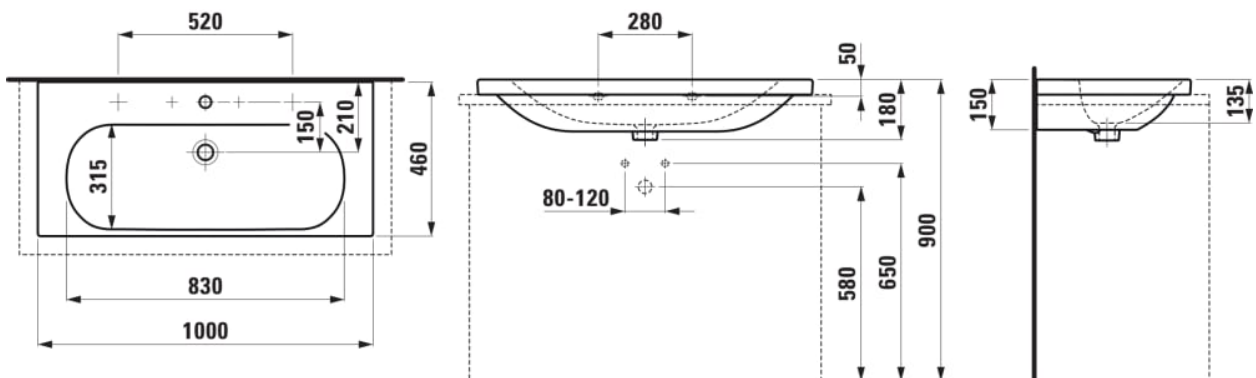

LUA

Washbasin, undersurface ground

DIMENSIONS

Length	1000 mm
Width	460 mm
Height	180 mm

COLOURS AND FINISHES

000 White

#option

108 - three tap holes

Basin capacity (l) : 0
 Bowl depth (mm) : 135
 Bowl length (mm) : 830
 Bowl position : Central
 Bowl width (mm) : 315

Commodity Code/Import Code Number for Foreign Trad : 69109000
 Installation type : Drop-in / Countertop, Wall-hung
 Internal Shape : Oval
 Material : Ceramics
 Net weight (kg) : 26.5

Number of fixing points : 2
 Shape : Rectangular
 Taphole configuration : 3 tapholes
 Undersurface ground

TECHNICAL DRAWINGS

COMPATIBLE WITH

3-hole basin mixer,
projection 110 mm, fixed
spout, with pop-up waste

HF506611100000

Basin mixer, projection
135 mm, fixed spout, Eco+
function, without pop-up
waste

H3110810041201

Basin mixer, projection
135 mm, fixed spout, Eco+
function, with pop-up
waste

H3110810041241

LUA