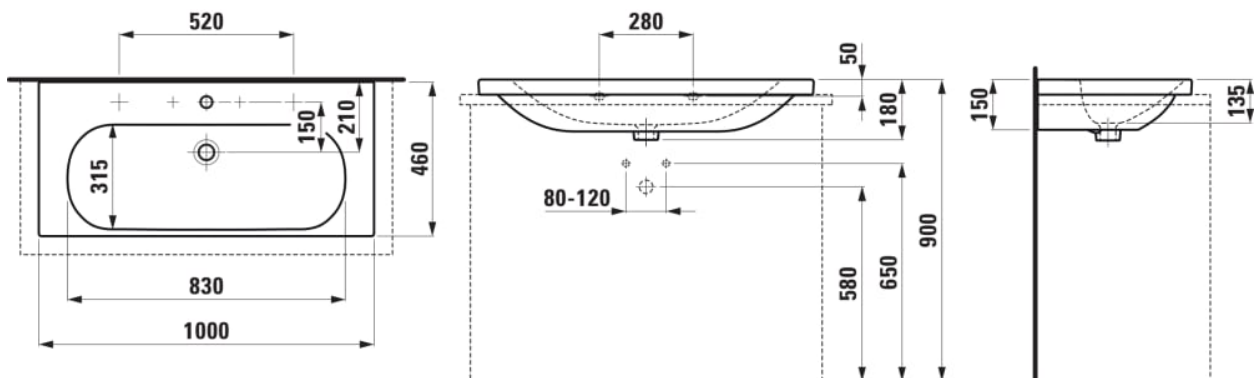

LUA

Washbasin, undersurface ground

DIMENSIONS

Length	1000 mm
Width	460 mm
Height	180 mm

COLOURS AND FINISHES

000 White

#option

109 - without tap hole

Basin capacity (l) : 0

Bowl depth (mm) : 135

Bowl length (mm) : 830

Bowl position : Central

Bowl width (mm) : 315

Commodity Code/Import Code Number for Foreign Trad : 69109000

Installation type : Drop-in / Countertop, Wall-hung

Internal Shape : Oval

Material : Ceramics

Net weight (kg) : 26.5

Number of fixing points : 2

Shape : Rectangular

Taphole configuration : No tapholes

Undersurface ground

TECHNICAL DRAWINGS

COMPATIBLE WITH

Wall-mounted mixer for
Simibox 2-Point,
projection 150 mm, fixed
spout

HF506622100000

LUA

A design language reduced to the essentials: clear, geometric lines united in a continuous form. LUA offers a versatile bathroom collection for both private and public spaces. With extensive washbasin and WC options, coordinated faucets and statement bathtubs, all complemented by the LANI furniture range, the collection delivers a complete bathroom solution with enduring appeal.