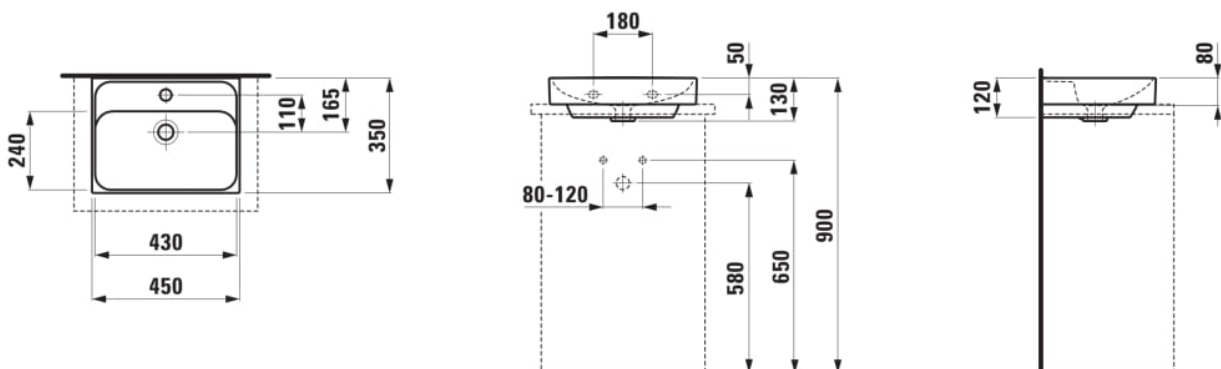

MEDA

Small washbasin, undersurface ground

DIMENSIONS

Length	450 mm
Width	350 mm
Height	130 mm

COLOURS AND FINISHES

000 White

#option

104 - one tap hole, centre

Bowl position : Central

Commodity Code/Import Code Number for Foreign Trad : 69101000

Fixing kit : Not included

Installation type : Bowl / On countertop, Wall-hung

Internal Shape : Rectangular

Material : Ceramics

Net weight (kg) : 9

Number of fixing points : 2

Overflow type : Standard

Plug and Waste : Not included

Shape : Rectangular

Small(washbasin)

Taphole configuration : 1 taphole in the middle

Undersurface ground

Waste : Not included

TECHNICAL DRAWINGS

COMPATIBLE WITH

Basin mixer, projection 95 mm, fixed spout, with pop-up waste

HF506601100000

Open waste with ceramic valve cover plate

H898184...0001

Towel holder lateral, right