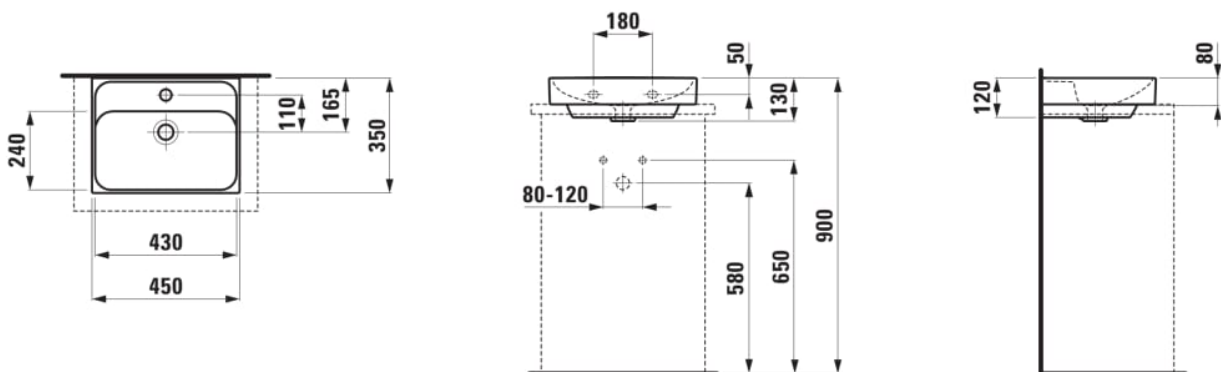

MEDA

Small washbasin, undersurface ground

DIMENSIONS

Length	450 mm
Width	350 mm
Height	130 mm

COLOURS AND FINISHES

000 White

#option

111 - one tap hole, without overflow

Bowl position : Central

Commodity Code/Import Code Number for Foreign Trad : 69101000

Fixing kit : Not included

Installation type : Bowl / On countertop, Wall-hung

Internal Shape : Rectangular

Material : Ceramics

Net weight (kg) : 9

Number of fixing points : 2

Plug and Waste : Not included

Shape : Rectangular

Small(washbasin)

Taphole configuration : 1 taphole in the middle

Undersurface ground

Waste : Not included

Without overflow

TECHNICAL DRAWINGS

COMPATIBLE WITH

Basin mixer, projection 95 mm, fixed spout, with pop-up waste

HF506601100000

Open waste with ceramic valve cover plate

H898184...0001

Outlet valve chromed