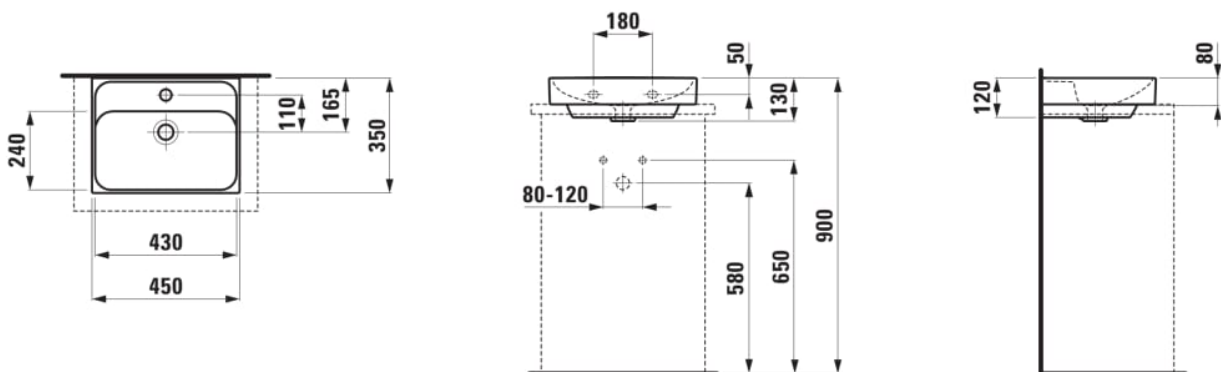

TECHNICAL DRAWINGS