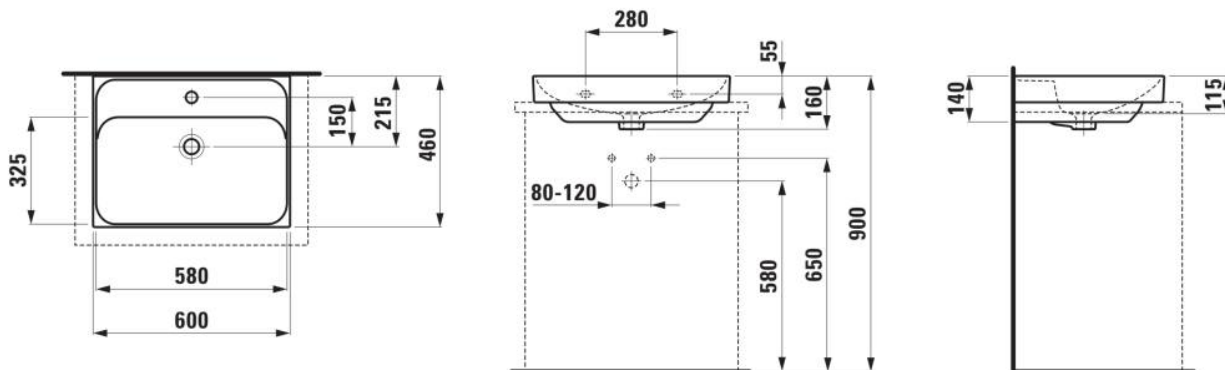

MEDA

Washbasin, undersurface ground

DIMENSIONS

Length	600 mm
Width	460 mm
Height	80 mm

COLOURS AND FINISHES

000 White

#option

104 - one tap hole, centre

Bowl position : Central

Commodity Code/Import Code Number for Foreign Trad : 69101000

Fixing kit : Included

Installation type : Bowl / On countertop, Wall-hung

Internal Shape : Rectangular

Material : Ceramics

Net weight (kg) : 14.5

Number of fixing points : 2

Overflow type : Standard

Shape : Rectangular

Taphole configuration : 1 taphole in the middle

Undersurface ground

Waste : Not included

TECHNICAL DRAWINGS

COMPATIBLE WITH

Basin mixer, projection 110 mm, fixed spout, with pop-up waste

HF506603100000

Countertop 800, with center cut-out, 80 mm thick, incl. 2 mounting brackets

H419101151...1

Countertop 800, with center cut-out, 80 mm thick, with tap cut-out, incl. 2 mounting brackets