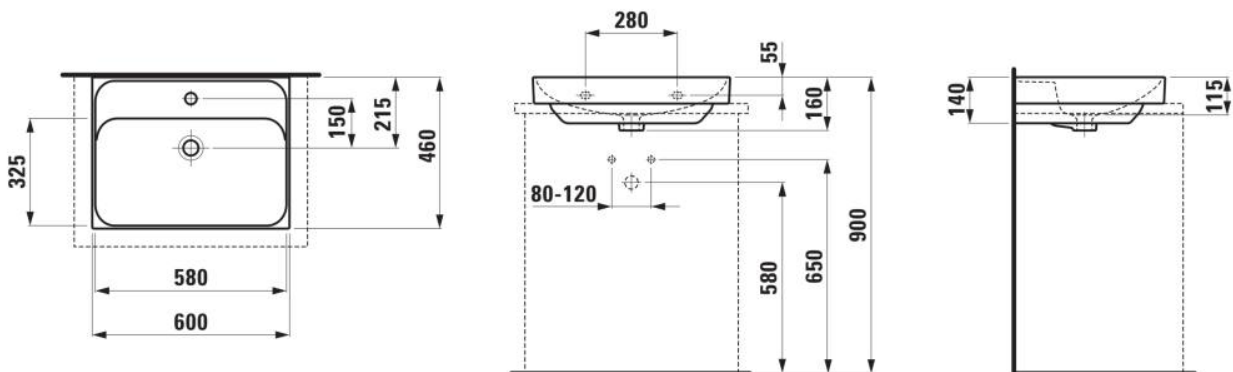

MEDA

Washbasin, undersurface ground

DIMENSIONS

Length	600 mm
Width	460 mm
Height	80 mm

COLOURS AND FINISHES

000 White

#option

109 - without tap hole

Bowl position : Central

Fixing kit : Included

Installation type : Bowl / On countertop,
Wall-hung

Internal Shape : Rectangular

Material : Ceramics

Net weight (kg) : 14.5

Number of fixing points : 2

Overflow type : Standard

Shape : Rectangular

Taphole configuration : No tapholes

Undersurface ground

Waste : Not included

TECHNICAL DRAWINGS

COMPATIBLE WITH

Wall-mounted mixer for Simibox 2-Point, projection 150 mm, fixed spout

HF506622100000

Countertop 800, with center cut-out, 80 mm thick, incl. 2 mounting brackets

H419101151...1

Countertop 800, with center cut-out, 80 mm thick, with tap cut-out, incl. 2 mounting brackets

H419105151...1

Countertop 1000, with center cut-out, 80 mm thick, incl. 2 mounting brackets