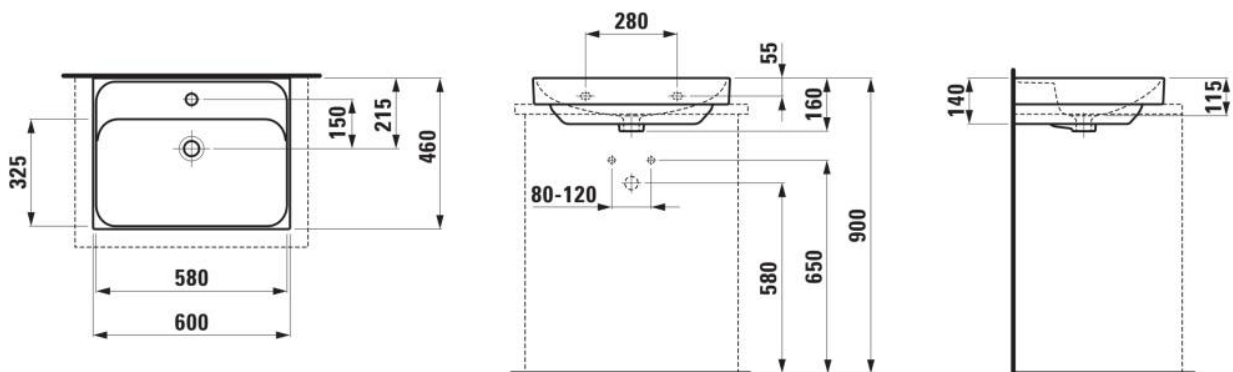

MEDA

Washbasin, undersurface ground

DIMENSIONS

Length	600 mm
Width	460 mm
Height	80 mm

COLOURS AND FINISHES

000 White

#option

111 - one tap hole, without overflow

Bowl position : Central
 Commodity Code/Import Code Number for Foreign Trad : 69101000
 Fixing kit : Included
 Installation type : Bowl / On countertop, Wall-hung
 Internal Shape : Rectangular

Material : Ceramics
 Net weight (kg) : 14.5
 Number of fixing points : 2
 Shape : Rectangular
 Taphole configuration : 1 taphole in the middle

Undersurface ground
 Waste : Not included
 Without overflow

TECHNICAL DRAWINGS

COMPATIBLE WITH

Basin mixer, projection 110 mm, fixed spout, with pop-up waste

HF506603100000

Countertop 800, with center cut-out, 80 mm thick, incl. 2 mounting brackets