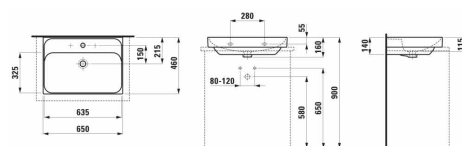

MEDA

Washbasin, undersurface ground

DIMENSIONS

Length	650 mm
Width	460 mm
Height	160 mm

COLOURS AND FINISHES

000 White

#option

104 - one tap hole, centre

Internal Shape : Rectangular

Material : Ceramics

Net weight (kg) : 16

Number of fixing points : 2

Overflow type : Standard

Shape : Rectangular

Taphole configuration : 1 taphole in the middle

Undersurface ground

Waste : Not included

TECHNICAL DRAWINGS

COMPATIBLE WITH

Basin mixer, projection 110 mm, fixed spout, with pop-up waste

HF506603100000

Countertop 800, with center cut-out, 80 mm thick, incl. 2 mounting brackets