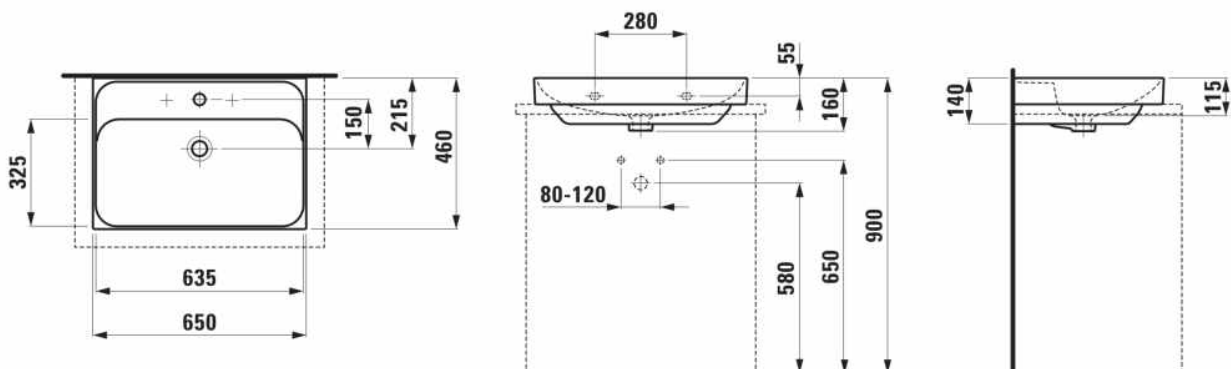

MEDA

Washbasin, undersurface ground

DIMENSIONS

Length	650 mm
Width	460 mm
Height	160 mm

COLOURS AND FINISHES

000 White

#option

109 - without tap hole

Net weight (kg) : 16

Number of fixing points : 2

Overflow type : Standard

Shape : Rectangular

Taphole configuration : No tapholes

Undersurface ground

Waste : Not included

TECHNICAL DRAWINGS

COMPATIBLE WITH

Wall-mounted mixer for Simibox 2-Point, projection 150 mm, fixed spout

HF506622100000

Countertop 800, with center cut-out, 80 mm thick, incl. 2 mounting brackets

H419101151...1

Countertop 800, with center cut-out, 80 mm thick, with tap cut-out, incl. 2 mounting brackets