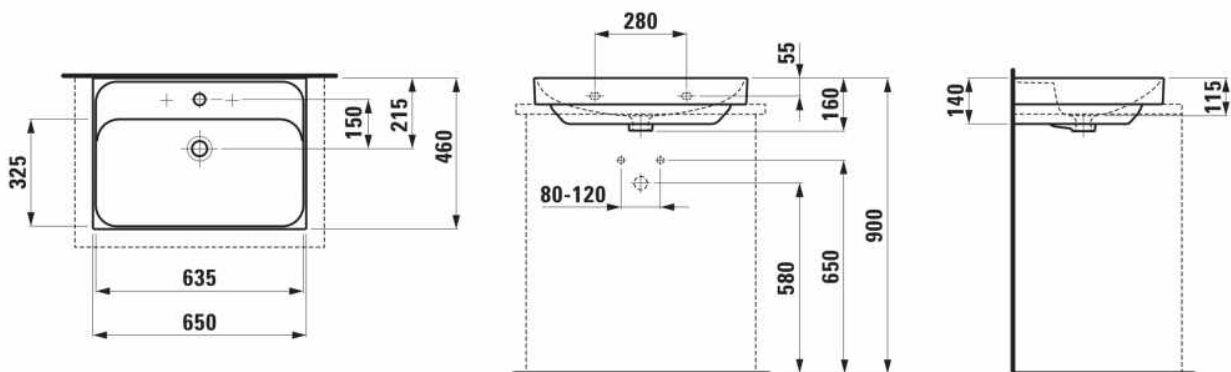

**MEDA**

**Washbasin, undersurface ground**

**DIMENSIONS**

Length	650 mm
Width	460 mm
Height	160 mm

**COLOURS AND FINISHES**

<input type="checkbox"/>	000 White
--------------------------	-----------

**#option**

Material : Ceramics  
 Net weight (kg) : 16  
 Number of fixing points : 2  
 Shape : Rectangular  
 Taphole configuration : 1 taphole in the middle

Undersurface ground  
 Waste : Not included  
 Without overflow

**TECHNICAL DRAWINGS**

COMPATIBLE WITH

Basin mixer, projection 110 mm, fixed spout, with pop-up waste

**HF506603100000**

Countertop 800, with center cut-out, 80 mm thick, incl. 2 mounting brackets

**H419101151...1**