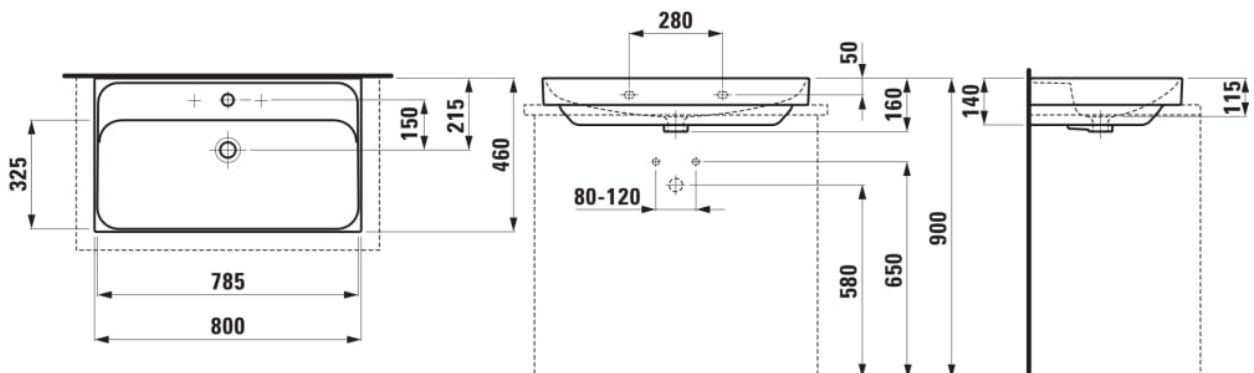

MEDA

Washbasin, undersurface ground

DIMENSIONS

Length	800 mm
Width	460 mm
Height	80 mm

COLOURS AND FINISHES

□ 000 White

#option

104 - one tap hole, centre

#mountingAccessoriesExcluded_text

Mounting set M10 x 140 mm, order no. H899882

Bowl position : Central

Commodity Code/Import Code Number for Foreign Trad : 69109000

Fixing kit : Included

Installation type : Wall-hung

Internal Shape : Rectangular

Material : Ceramics

Net weight (kg) : 19.4

Number of fixing points : 2

Overflow type : Standard

Shape : Rectangular

Taphole configuration : 1 taphole in the middle

Undersurface ground

Waste : Not included

TECHNICAL DRAWINGS

COMPATIBLE WITH

Basin mixer, projection 110 mm, fixed spout, with pop-up waste

HF506603100000

LANI Towel frame 750 x 420 for washbasins LUA

H386963...0001

Open waste with ceramic valve cover plate