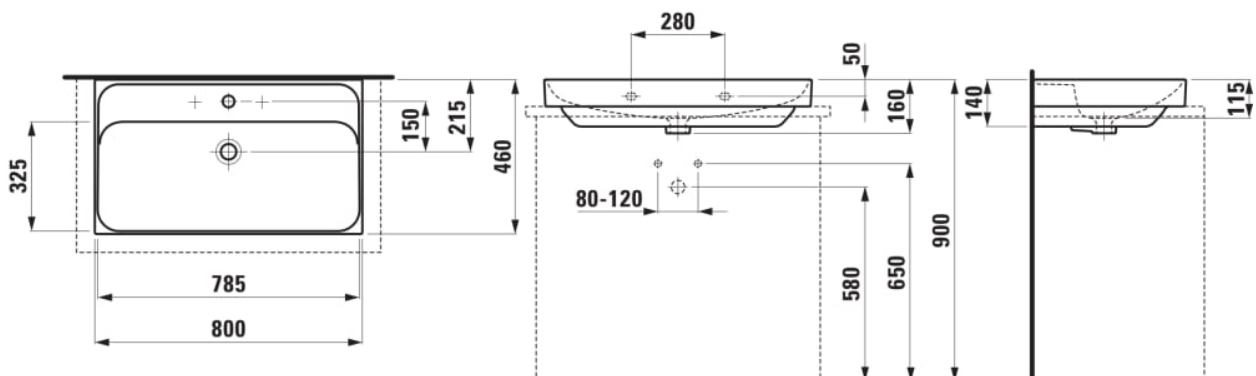

**MEDA**

**Washbasin, undersurface ground**

**DIMENSIONS**

Length	800 mm
Width	460 mm
Height	80 mm

**COLOURS AND FINISHES**

000 White

**#option**

108 - three tap holes

Bowl position : Central  
 Commodity Code/Import Code Number for Foreign Trad : 69109000  
 Fixing kit : Included  
 Installation type : Wall-hung  
 Internal Shape : Rectangular

Material : Ceramics  
 Net weight (kg) : 19.4  
 Number of fixing points : 2  
 Overflow type : Standard  
 Shape : Rectangular

Taphole configuration : 3 tapholes  
 Undersurface ground  
 Waste : Not included

**TECHNICAL DRAWINGS**

COMPATIBLE WITH

3-hole basin mixer,  
projection 110 mm, fixed  
spout, with pop-up waste

**HF506611100000**

Open waste with ceramic  
valve cover plate

**H898184...0001**