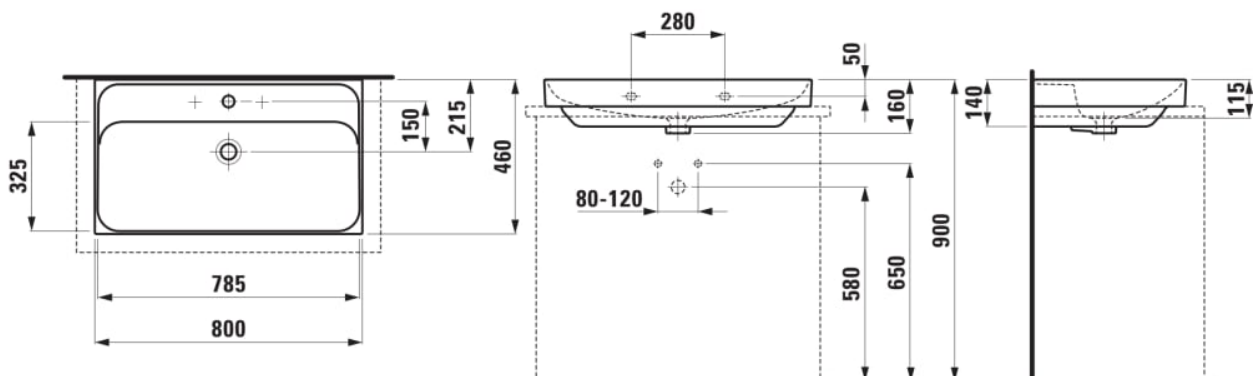

MEDA

Washbasin, undersurface ground

DIMENSIONS

Length	800 mm
Width	460 mm
Height	80 mm

COLOURS AND FINISHES

000 White

#option

109 - without tap hole

Bowl position : Central

Commodity Code/Import Code Number for Foreign Trad : 69109000

Fixing kit : Included

Installation type : Wall-hung

Internal Shape : Rectangular

Material : Ceramics

Net weight (kg) : 19.4

Number of fixing points : 2

Overflow type : Standard

Shape : Rectangular

Taphole configuration : No tapholes

Undersurface ground

Waste : Not included

TECHNICAL DRAWINGS

COMPATIBLE WITH

Wall-mounted mixer for
Simibox 2-Point,
projection 150 mm, fixed
spout

HF506622100000

Open waste with ceramic
valve cover plate

H898184...0001

MEDA

Versatile and timeless. The MEDA collection effortlessly complements any setting, from rental apartment to hotel suite, while reflecting the proven virtues of Swiss design; clarity, functionality and attention to detail. A style emblematic of Swiss designer Peter Wirz and his design firm Vetica.