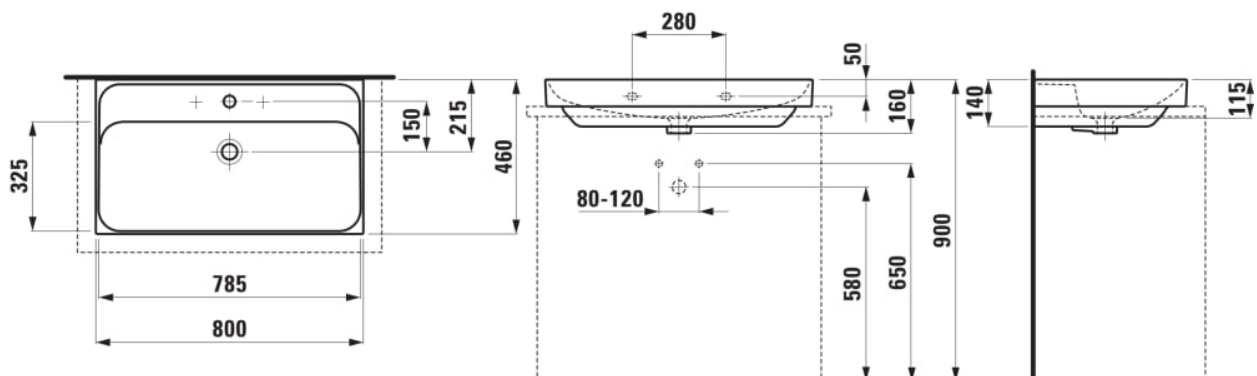

**MEDA**

**Washbasin, undersurface ground**

**DIMENSIONS**

Length	800 mm
Width	460 mm
Height	80 mm

**COLOURS AND FINISHES**

000 White

**#option**

111 - one tap hole, without overflow

Bowl position : Central

Commodity Code/Import Code Number for Foreign Trad : 69109000

Fixing kit : Included

Installation type : Wall-hung

Internal Shape : Rectangular

Material : Ceramics

Net weight (kg) : 19.4

Number of fixing points : 2

Shape : Rectangular

Taphole configuration : 1 taphole in the middle

Undersurface ground

Waste : Not included

Without overflow

**TECHNICAL DRAWINGS**

COMPATIBLE WITH

Basin mixer, projection 110 mm, fixed spout, with pop-up waste

**HF506603100000**

Open waste with ceramic valve cover plate

**H898184...0001**

Outlet valve chromed

**H895439000001**