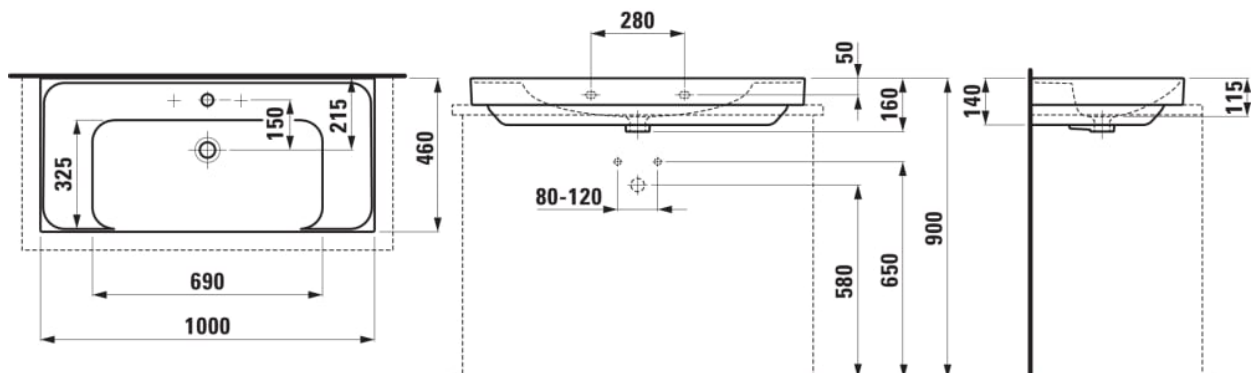

MEDA

Washbasin, with side shelves, undersurface ground

DIMENSIONS

Length	1000 mm
Width	460 mm
Height	80 mm

COLOURS AND FINISHES

000 White

#option

104 - one tap hole, centre

#mountingAccessoriesExcluded_text

Mounting set M10 x 140 mm, order no. H899882

Bowl position : Central

Commodity Code/Import Code Number for Foreign Trad : 69109000

Fixing kit : Included

Installation type : Wall-hung

Internal Shape : Rectangular

Material : Ceramics

Net weight (kg) : 24.8

Number of fixing points : 2

Overflow type : Standard

Shape : Rectangular

Shelf position : On both sides

Taphole configuration : 1 taphole in the middle

Undersurface ground

Waste : Not included

TECHNICAL DRAWINGS

COMPATIBLE WITH

Basin mixer, projection 110 mm, fixed spout, with pop-up waste

HF506603100000

Open waste with ceramic valve cover plate

H898184...0001