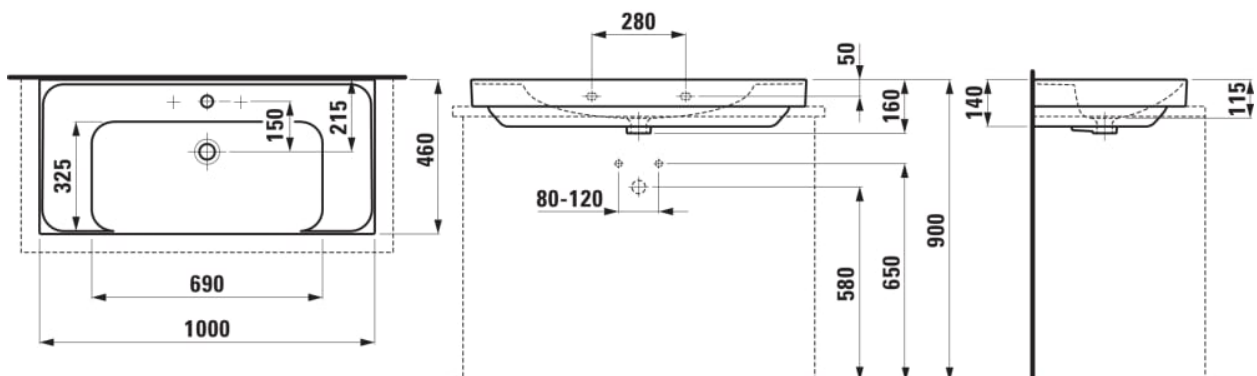

MEDA

Washbasin, with side shelves, undersurface ground

DIMENSIONS

Length	1000 mm
Width	460 mm
Height	160 mm

COLOURS AND FINISHES

□ 000 White

#option

108 - three tap holes

Bowl position : Central

Commodity Code/Import Code Number for Foreign Trad : 69109000

Fixing kit : Included

Installation type : Wall-hung

Internal Shape : Rectangular

Material : Ceramics

Net weight (kg) : 24.8

Number of fixing points : 2

Overflow type : Standard

Shape : Rectangular

Shelf position : On both sides

Taphole configuration : 3 tapholes

Undersurface ground

Waste : Not included

TECHNICAL DRAWINGS

COMPATIBLE WITH

3-hole basin mixer,
projection 110 mm, fixed
spout, with pop-up waste

HF506611100000

Open waste with ceramic
valve cover plate

H898184...0001

MEDA

Versatile and timeless. The MEDA collection effortlessly complements any setting, from rental apartment to hotel suite, while reflecting the proven virtues of Swiss design; clarity, functionality and attention to detail. A style emblematic of Swiss designer Peter Wirz and his design firm Vetica.