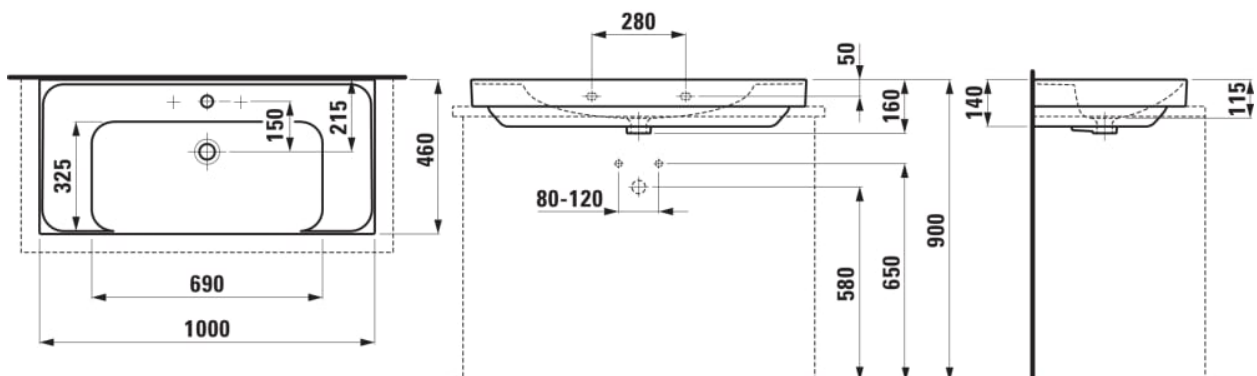

#### DIMENSIONS

Length	1000 mm
Width	460 mm
Height	80 mm

Net weight (kg) : 24.8

Number of fixing points : 2

Overflow type : Standard

Shape : Rectangular

Shelf position : On both sides

Taphole configuration : No tapholes

Undersurface ground

Waste : Not included

#### TECHNICAL DRAWINGS