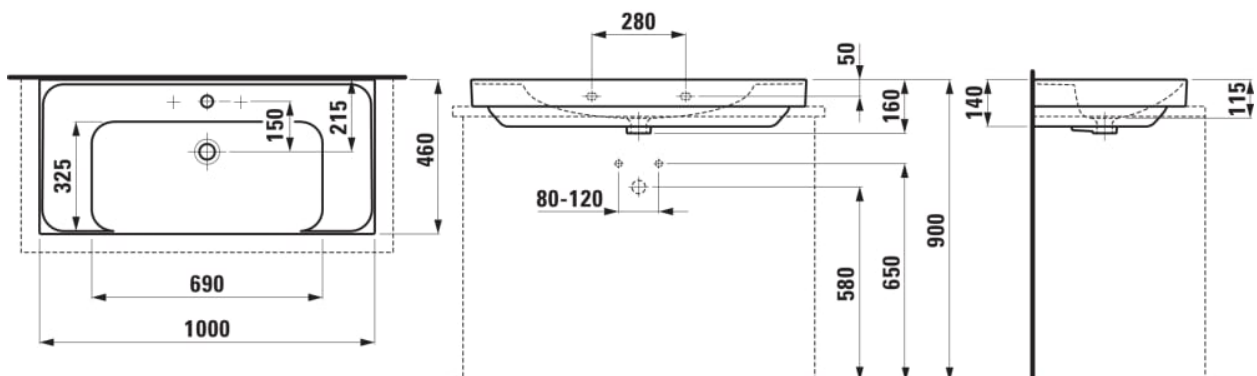

#### DIMENSIONS

Length	1000 mm
Width	460 mm
Height	160 mm

Material : Ceramics

Net weight (kg) : 24.8

Number of fixing points : 2

Shape : Rectangular

Shelf position : On both sides

Taphole configuration : 1 taphole in the middle

Undersurface ground

Waste : Not included

Without overflow

#### TECHNICAL DRAWINGS

COMPATIBLE WITH

Basin mixer, projection 110 mm, fixed spout, with pop-up waste

**HF506603100000**

Outlet valve chromed

**H8954390000001**

Open waste with ceramic valve cover plate

**H898184...0001**