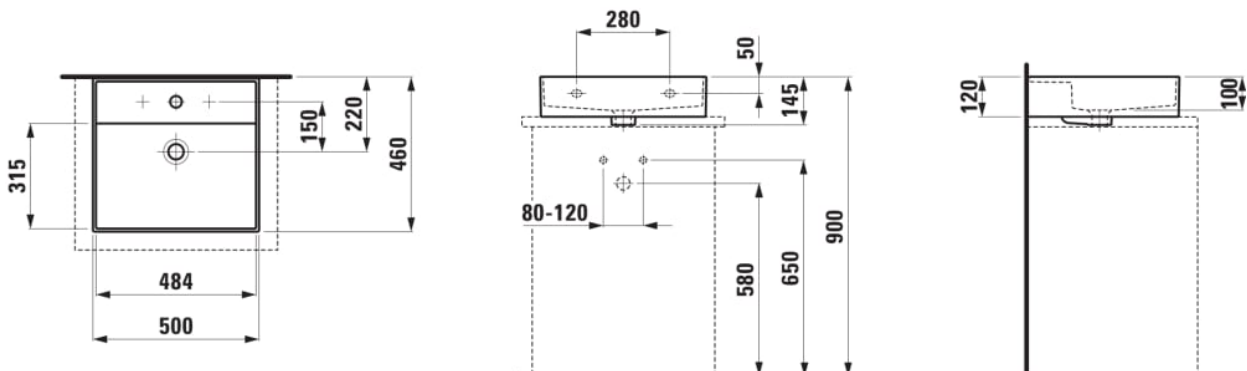

TECHNICAL DRAWINGS