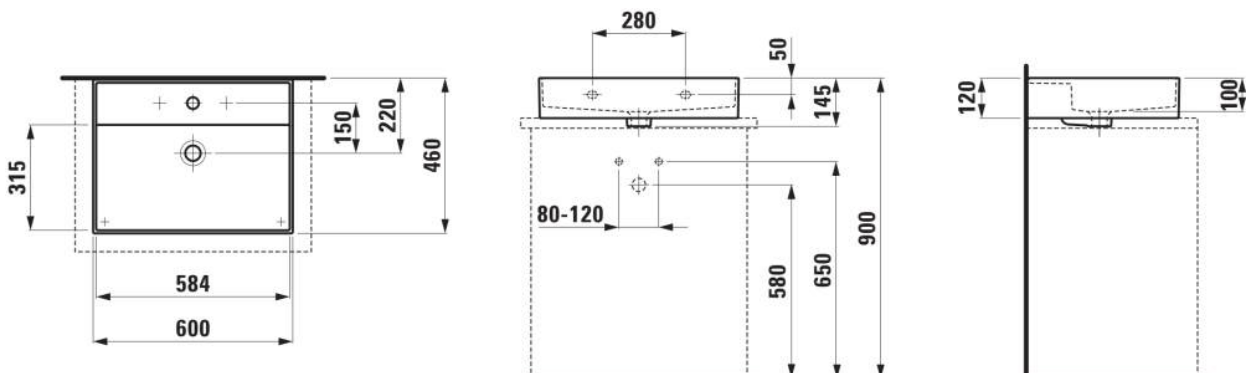

KARTELL LAUFEN

Washbasin, undersurface ground

DIMENSIONS

Length	600 mm
Width	460 mm
Height	120 mm

COLOURS AND FINISHES

000 White

#option

104 - one tap hole, centre

#mountingAccessoriesExcluded_text

Mounting set M10 x 140 mm, order no. 89988.2

Basin capacity (l) : 0

Bowl depth (mm) : 100

Bowl length (mm) : 584

Bowl position : Central

Bowl width (mm) : 315

Commodity Code/Import Code Number for Foreign Trad : 69101000

Installation type : Bowl / On countertop, Wall-hung

Internal Shape : Rectangular

Material : Saphirkeramik

Net weight (kg) : 14.5

Number of fixing points : 2

Overflow type : Standard

Shape : Rectangular

Taphole configuration : 1 taphole in the middle

Undersurface ground

TECHNICAL DRAWINGS

COMPATIBLE WITH

Countertop 800, with center cut-out, 80 mm thick, incl. 2 mounting brackets

H419101151...1

Countertop 800, with center cut-out, 80 mm thick, with tap cut-out, incl. 2 mounting brackets