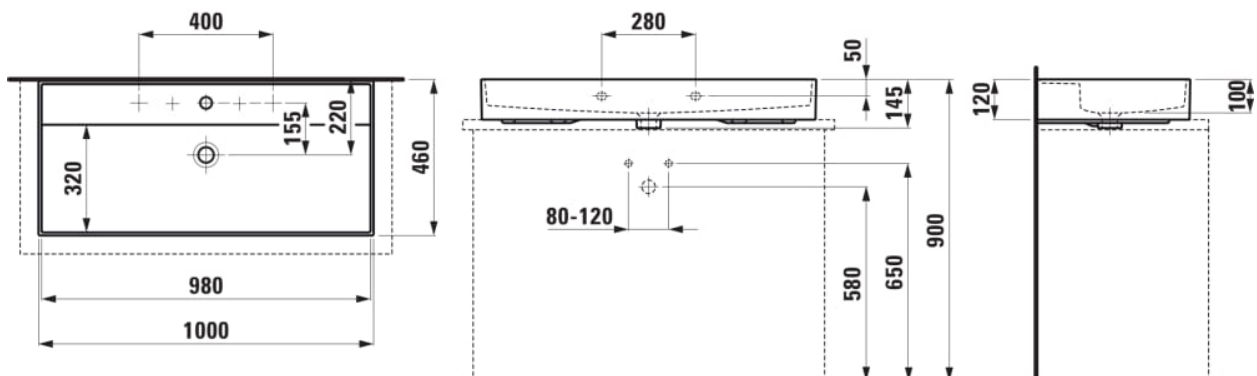

KARTELL LAUFEN

Washbasin, undersurface ground

DIMENSIONS

Length	1000 mm
Width	460 mm
Height	120 mm

COLOURS AND FINISHES

000 White

#option

104 - one tap hole, centre

Basin capacity (l) : 0
 Bowl depth (mm) : 100
 Bowl length (mm) : 980
 Bowl position : Central
 Bowl width (mm) : 320

Commodity Code/Import Code Number for Foreign Trad : 69101000
 Installation type : Bowl / On countertop, Wall-hung
 Internal Shape : Rectangular
 Material : Saphirkeramik
 Net weight (kg) : 23.4

Number of fixing points : 2
 Shape : Rectangular
 Taphole configuration : 1 taphole in the middle

TECHNICAL DRAWINGS

COMPATIBLE WITH

LANI Towel frame 800 x
420 for washbasins
Kartell • LAUFEN, MEDA,
LUA, LAUFEN PRO S