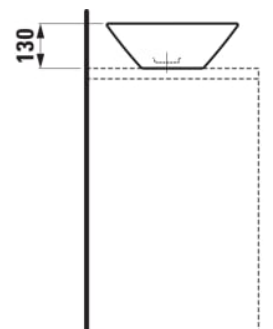

PALOMBA COLLECTION

Bowl washbasin

DIMENSIONS

Length	520 mm
Width	380 mm
Height	130 mm

COLOURS AND FINISHES

000 White

#option

112 - without tap hole, without overflow

Asymmetrical

Bowl position : Central

Commodity Code/Import Code Number for Foreign Trad : 69101000

Fixing kit : Included

Installation type : Bowl / On countertop

Internal Shape : Soft

Material : Ceramics

Net weight (kg) : 6.5

Shape : Soft

Taphole configuration : No tapholes

TECHNICAL DRAWINGS

COMPATIBLE WITH

Countertop 800, with center cut-out, 80 mm thick, incl. 2 mounting brackets

H419101151...1

Countertop 800, with center cut-out, 80 mm thick, with tap cut-out, incl. 2 mounting brackets