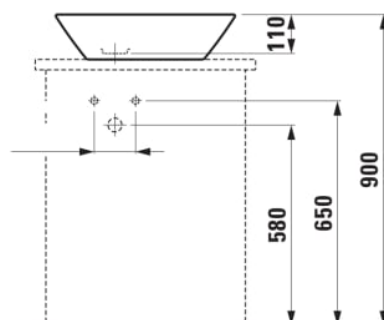

PALOMBA COLLECTION

Bowl washbasin

DIMENSIONS

Length	520 mm
Width	380 mm
Height	130 mm

COLOURS AND FINISHES

000 White

#option

112 - without tap hole, without overflow

Asymmetrical

Bowl position : Central

Commodity Code/Import Code Number for Foreign Trad : 69101000

Fixing kit : Included

Installation type : Bowl / On countertop

Internal Shape : Soft

Material : Ceramics

Net weight (kg) : 6.5

Shape : Soft

Taphole configuration : No tapholes

TECHNICAL DRAWINGS

COMPATIBLE WITH

Countertop 800, with center cut-out, 80 mm thick, incl. 2 mounting brackets

H419101151...1

Countertop 800, with center cut-out, 80 mm thick, with tap cut-out, incl. 2 mounting brackets