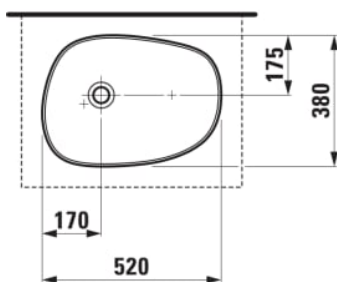

PALOMBA COLLECTION

Bowl washbasin

DIMENSIONS

Length	520 mm
Width	380 mm
Height	130 mm

COLOURS AND FINISHES

000 White

#option

112 - without tap hole, without overflow

Asymmetrical

Bowl position : Central

Commodity Code/Import Code Number for Foreign Trad : 69101000

Fixing kit : Included

Installation type : Bowl / On countertop

Internal Shape : Soft

Material : Ceramics

Net weight (kg) : 6.5

Shape : Soft

Taphole configuration : No tapholes

TECHNICAL DRAWINGS

COMPATIBLE WITH

Countertop 800, with center cut-out, 80 mm thick, incl. 2 mounting brackets

H419101151...1

Countertop 800, with center cut-out, 80 mm thick, with tap cut-out, incl. 2 mounting brackets

H419105151...1

Countertop 1000, with center cut-out, 80 mm thick, incl. 2 mounting brackets

H419111151...1

Countertop 1000, with center cut-out, 80 mm thick, with tap cut-out, incl. 2 mounting brackets

H419115151...1