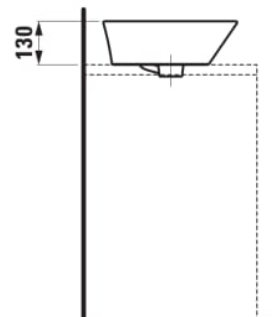

**PALOMBA COLLECTION**

**Bowl washbasin, with semi-wet area and tap bank**

**DIMENSIONS**

Length	600 mm
Width	400 mm
Height	130 mm

**COLOURS AND FINISHES**

000 White

**#option**

104 - one tap hole, centre

Fixing kit : Included

Installation type : Bowl / On countertop

Internal Shape : Soft

Material : Ceramics

Net weight (kg) : 10.1

Overflow type : Standard

Shape : Soft

Taphole configuration : 1 taphole in the middle

**TECHNICAL DRAWINGS**

COMPATIBLE WITH

Countertop 800, with center cut-out, 80 mm thick, incl. 2 mounting brackets

**H419101151...1**

Countertop 800, with center cut-out, 80 mm thick, with tap cut-out, incl. 2 mounting brackets