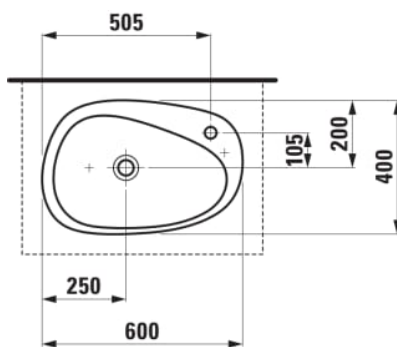

**PALOMBA COLLECTION**

**Bowl washbasin, with semi-wet area and tap bank**

**DIMENSIONS**

Length	600 mm
Width	400 mm
Height	130 mm

**COLOURS AND FINISHES**

000 White

**#option**

104 - one tap hole, centre

Fixing kit : Included

Installation type : Bowl / On countertop

Internal Shape : Soft

Material : Ceramics

Net weight (kg) : 10.1

Overflow type : Standard

Shape : Soft

Taphole configuration : 1 taphole in the middle

**TECHNICAL DRAWINGS**

COMPATIBLE WITH

Countertop 800, with center cut-out, 80 mm thick, incl. 2 mounting brackets

**H419101151...1**

Countertop 800, with center cut-out, 80 mm thick, with tap cut-out, incl. 2 mounting brackets

**H419105151...1**

Countertop 1000, with center cut-out, 80 mm thick, incl. 2 mounting brackets

**H419111151...1**

Countertop 1000, with center cut-out, 80 mm thick, with tap cut-out, incl. 2 mounting brackets