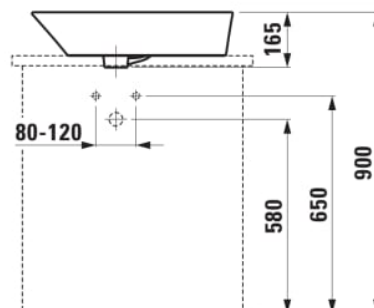

**PALOMBA COLLECTION**

**Bowl washbasin, with semi-wet area and tap bank**

**DIMENSIONS**

Length	600 mm
Width	400 mm
Height	130 mm

**COLOURS AND FINISHES**

000 White

**#option**

104 - one tap hole, centre

Fixing kit : Included

Installation type : Bowl / On countertop

Internal Shape : Soft

Material : Ceramics

Net weight (kg) : 10.1

Overflow type : Standard

Shape : Soft

Taphole configuration : 1 taphole in the middle

**TECHNICAL DRAWINGS**

COMPATIBLE WITH

Countertop 800, with center cut-out, 80 mm thick, incl. 2 mounting brackets

**H419101151...1**

Countertop 800, with center cut-out, 80 mm thick, with tap cut-out, incl. 2 mounting brackets

**H419105151...1**

Countertop 1000, with center cut-out, 80 mm thick, incl. 2 mounting brackets

**H419111151...1**

Countertop 1000, with center cut-out, 80 mm thick, with tap cut-out, incl. 2 mounting brackets