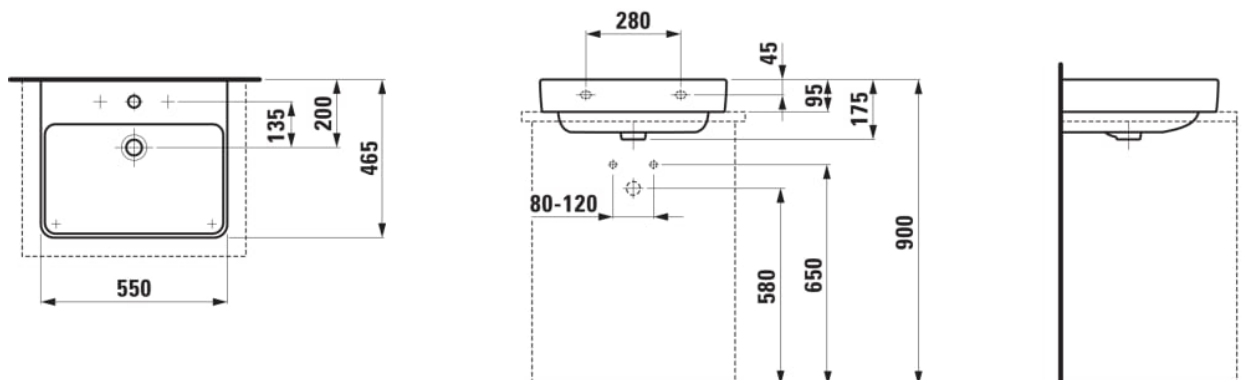

PRO S

Washbasin, undersurface ground

DIMENSIONS

Length	550 mm
Width	465 mm
Height	95 mm

COLOURS AND FINISHES

000 White

#option

104 - one tap hole, centre

#mountingAccessoriesExcluded_text

Mounting set M10 x 140 mm, order no. 89988.2

Bowl length (mm) : 510

Bowl position : Central

Bowl width (mm) : 303

Commodity Code/Import Code Number for Foreign Trad : 69101000

Glazed base

Installation type : Bowl / On countertop, Wall-hung

Internal Shape : Square

Material : Ceramics

Net weight (kg) : 14.5

Number of fixing points : 2

Overflow type : Standard

Shape : Rectangular

Taphole configuration : 1 taphole in the middle

Undersurface ground

TECHNICAL DRAWINGS

COMPATIBLE WITH

Countertop 800, with centre cut-out, 65 mm thick, incl. 2 installation brackets

H404651112...1

Countertop 1000, with centre cut-out, 65 mm thick, incl. 2 installation brackets