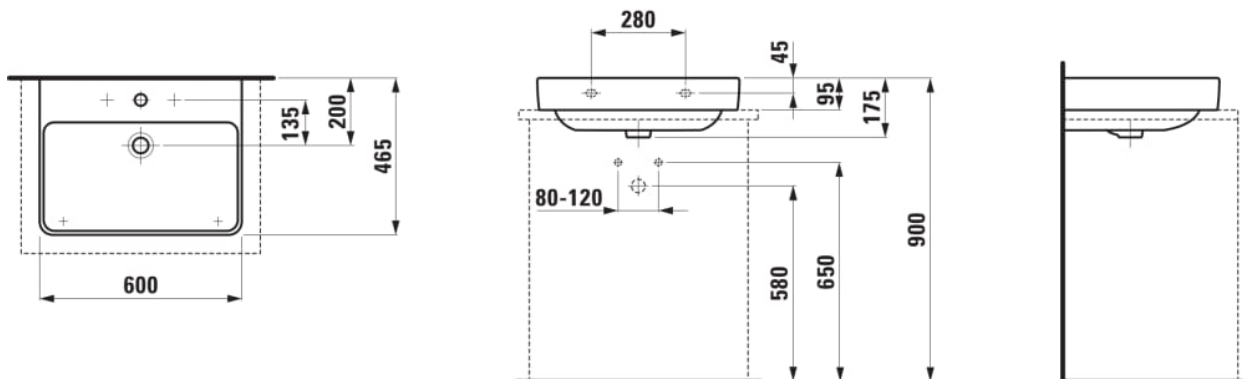

PRO S

Washbasin, undersurface ground

DIMENSIONS

Length	600 mm
Width	465 mm
Height	95 mm

COLOURS AND FINISHES

□ 000 White

#option

104 - one tap hole, centre

#mountingAccessoriesExcluded_text

Mounting set M10 x 140 mm, order no. 899882

Bowl length (mm) : 555	Installation type : Vanity, Wall-hung	Number of fixing points : 2
Bowl position : Central	Internal Shape : Rectangular	Shape : Rectangular
Bowl width (mm) : 310	Material : Ceramics	Taphole configuration : 1 taphole in the middle
Commodity Code/Import Code Number for Foreign Trad : 69101000	Net weight (kg) : 16	Undersurface ground

TECHNICAL DRAWINGS

COMPATIBLE WITH

Countertop 800, with centre cut-out, 65 mm thick, incl. 2 installation brackets

H404651112...1

Countertop 1000, with centre cut-out, 65 mm thick, incl. 2 installation brackets