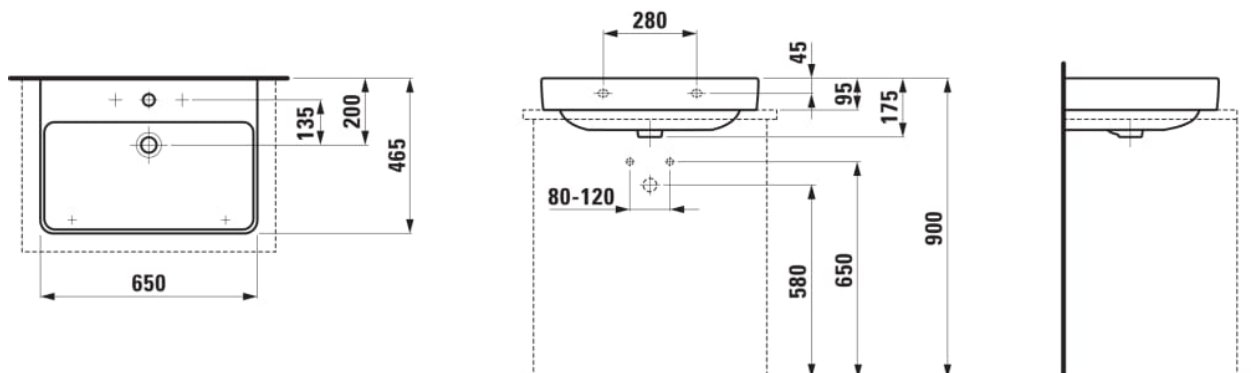

## Washbasin, undersurface ground

**DIMENSIONS**

Length	650 mm
Width	465 mm
Height	95 mm

**COLOURS AND FINISHES**

000 White

**#option**

104 - one tap hole, centre

#mountingAccessoriesExcluded\_text

Mounting set M10 x 140 mm, order no. 89988.2

Bowl length (mm) : 600

Bowl position : Central

Bowl width (mm) : 310

Commodity Code/Import Code Number for Foreign Trad : 69101000

Glazed base

Installation type : Bowl / On countertop,  
Wall-hung

Internal Shape : Square

Material : Ceramics

Net weight (kg) : 16.5

Number of fixing points : 2

Overflow type : Standard

Shape : Rectangular

Taphole configuration : 1 taphole in the middle

Undersurface ground

**TECHNICAL DRAWINGS**

COMPATIBLE WITH

Countertop 1000, with centre cut-out, 65 mm thick, incl. 2 installation brackets

**H404661112...1**

Countertop 1200, with center cut-out, 65 mm thick, incl. 2 installation brackets