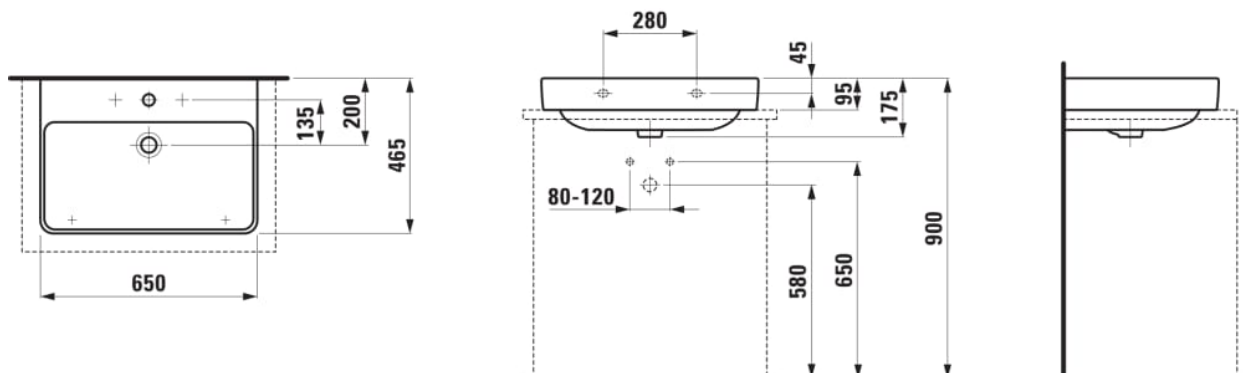

PRO S

Washbasin, undersurface ground

DIMENSIONS

Length	650 mm
Width	465 mm
Height	95 mm

COLOURS AND FINISHES

000 White

#option

108 - three tap holes

#mountingAccessoriesExcluded_text

Mounting set M10 x 140 mm, order no. 89988.2

Bowl length (mm) : 600

Bowl position : Central

Bowl width (mm) : 310

Commodity Code/Import Code Number for Foreign Trad : 69101000

Glazed base

Installation type : Bowl / On countertop, Wall-hung

Internal Shape : Square

Material : Ceramics

Net weight (kg) : 16.5

Number of fixing points : 2

Overflow type : Standard

Shape : Rectangular

Taphole configuration : 3 tapholes

Undersurface ground

TECHNICAL DRAWINGS

COMPATIBLE WITH

Drawer element 1200, 2
drawers, with center cut-
out, 12 mm top

H404331112...1

PRO S

With great sensitivity, designer Peter Wirz of Vetica Design has evolved the LAUFEN PRO concept into a slimmer, more geometric form. Defined by precise radii and a light silhouette, LAUFEN PRO S unites elegance with everyday functionality, bringing premium design within reach while combining effortlessly with existing pieces from the LAUFEN PRO collection.