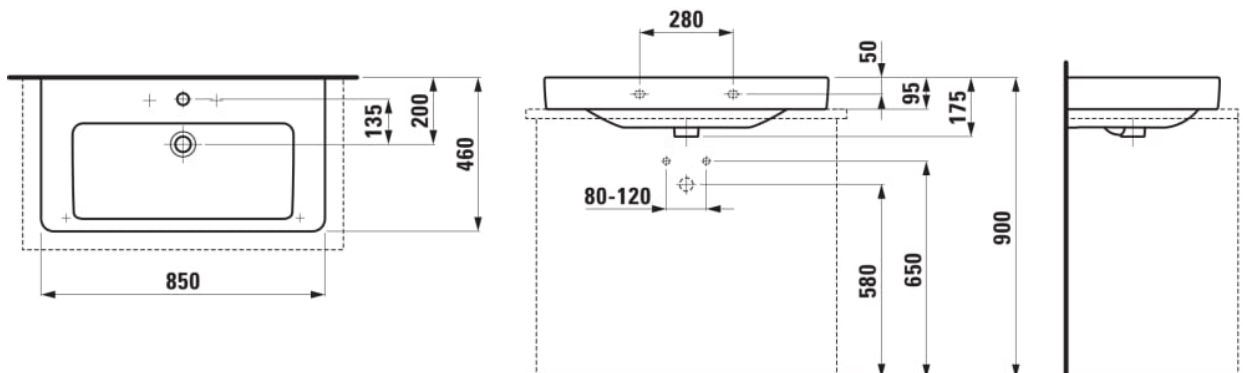

PRO S

Washbasin, undersurface ground

DIMENSIONS

Length	850 mm
Width	460 mm
Height	95 mm

COLOURS AND FINISHES

□ 000 White

#option

104 - one tap hole, centre

#mountingAccessoriesExcluded_text

Mounting set M10 x 140 mm, order no. 89988.2

Bowl length (mm) : 670	Installation type : Vanity, Wall-hung	Number of fixing points : 2
Bowl position : Central	Internal Shape : Rectangular	Shape : Rectangular
Bowl width (mm) : 285	Material : Ceramics	Tap hole configuration : 1 tap hole in the middle
Commodity Code/Import Code Number for Foreign Trad : 69101000	Net weight (kg) : 22	Undersurface ground

TECHNICAL DRAWINGS

COMPATIBLE WITH

Countertop 800, with centre cut-out, 65 mm thick, incl. 2 installation brackets

H404651112...1

Countertop 1000, with centre cut-out, 65 mm thick, incl. 2 installation brackets