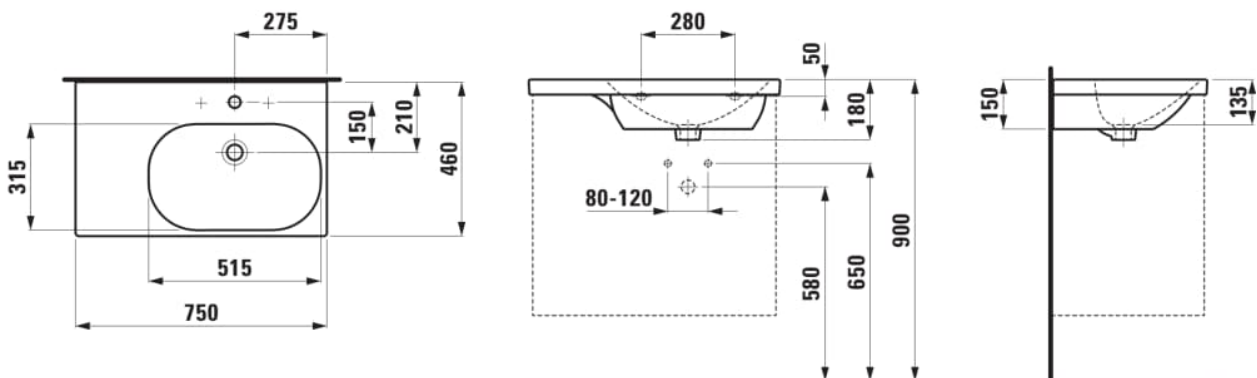

LUA

Washbasin, shelf left

DIMENSIONS

Length	750 mm
Width	460 mm
Height	180 mm

COLOURS AND FINISHES

□ 000 White

#option

104 - one tap hole, centre

Bowl position : Right

Material : Ceramics

Shelf position : Left

Commodity Code/Import Code Number for Foreign Trad : 69109000

Net weight (kg) : 17.5

Taphole configuration : 1 taphole in the middle

Installation type : Wall-hung

Shape : Rectangular

TECHNICAL DRAWINGS

COMPATIBLE WITH

Basin mixer, projection 135 mm, fixed spout, Eco+ function, without pop-up waste

H3110810041201

Basin mixer, projection 135 mm, fixed spout, Eco+ function, with pop-up waste