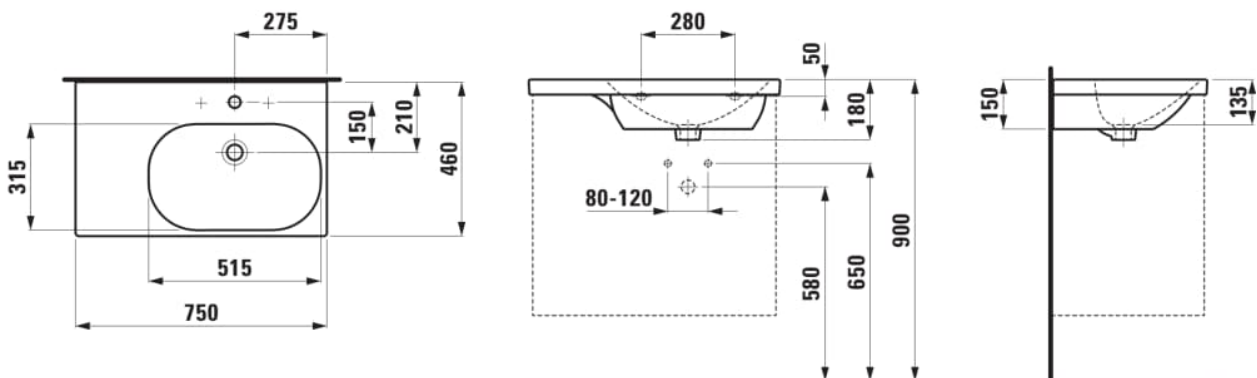

LUA

Washbasin, shelf left

DIMENSIONS

Length	750 mm
Width	460 mm
Height	180 mm

COLOURS AND FINISHES

000 White

#option

108 - three tap holes

Bowl position : Right

Material : Ceramics

Shelf position : Left

Commodity Code/Import Code Number for Foreign Trad : 69101000

Net weight (kg) : 17.5

Taphole configuration : 3 tapholes

Installation type : Wall-hung

Shape : Rectangular

TECHNICAL DRAWINGS

COMPATIBLE WITH

3-hole basin mixer,
projection 110 mm, fixed
spout, with pop-up waste

HF506611100000

Basin mixer, projection
135 mm, fixed spout, Eco+
function, without pop-up
waste

H3110810041201

Basin mixer, projection
135 mm, fixed spout, Eco+
function, with pop-up
waste

H3110810041241

Vanity unit, 2 drawers,
matches vanity
washbasin H817085

H403582112...1

Towel holder lateral, right