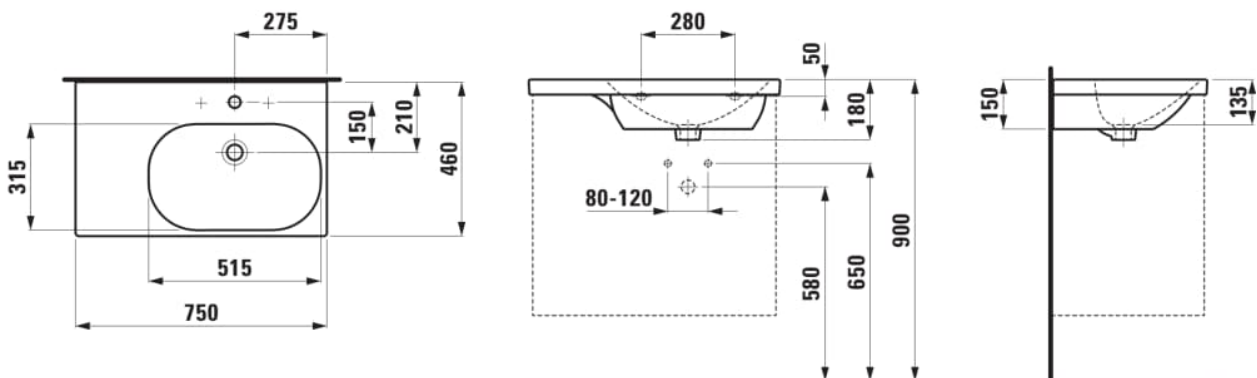

LUA

Washbasin, shelf left

DIMENSIONS

Length	750 mm
Width	460 mm
Height	180 mm

COLOURS AND FINISHES

000 White

#option

109 - without tap hole

Bowl position : Right

Material : Ceramics

Shelf position : Left

Commodity Code/Import Code Number for Foreign Trad : 69101000

Net weight (kg) : 17.5

Taphole configuration : No tapholes

Installation type : Wall-hung

Shape : Rectangular

TECHNICAL DRAWINGS

COMPATIBLE WITH

Wall-mounted mixer for Simibox 2-Point, projection 150 mm, fixed spout

HF506622100000

Vanity unit, 2 drawers, matches vanity washbasin H817085

H403582112...1

Towel holder lateral, right

H382122...0001

Towel holder Reling 750 mm

H381125...0001

LUA

A design language reduced to the essentials: clear, geometric lines united in a continuous form. LUA offers a versatile bathroom collection for both private and public spaces. With extensive washbasin and WC options, coordinated faucets and statement bathtubs, all complemented by the LANI furniture range, the collection delivers a complete bathroom solution with enduring appeal.