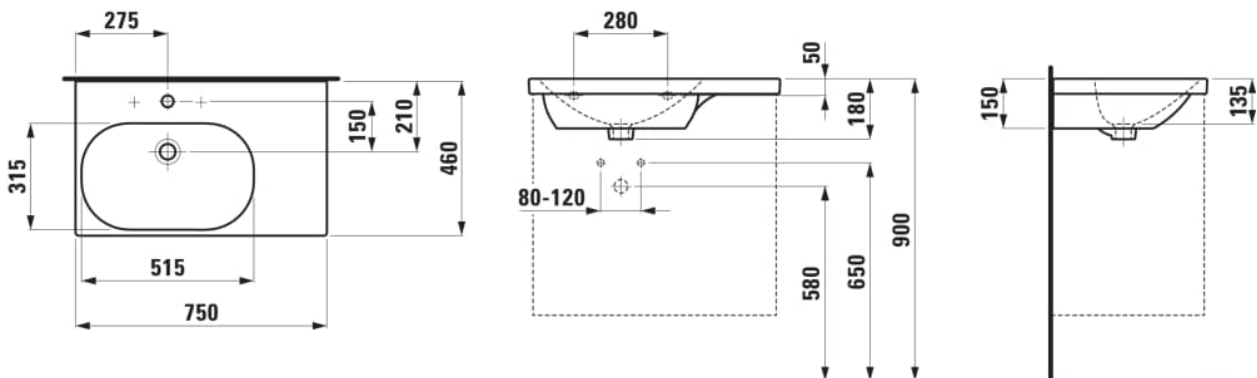

LUA

Washbasin, shelf right

DIMENSIONS

Length	750 mm
Width	460 mm
Height	180 mm

COLOURS AND FINISHES

□ 000 White

#option

104 - one tap hole, centre

Bowl position : Left

Installation type : Wall-hung

Material : Ceramics

Net weight (kg) : 17.5

Shape : Rectangular

Shelf position : Right

Taphole configuration : 1 taphole in the middle

TECHNICAL DRAWINGS

COMPATIBLE WITH

Basin mixer, projection
135 mm, fixed spout, Eco+
function, without pop-up
waste

H3110810041201

Basin mixer, projection
135 mm, fixed spout, Eco+
function, with pop-up
waste

H3110810041241