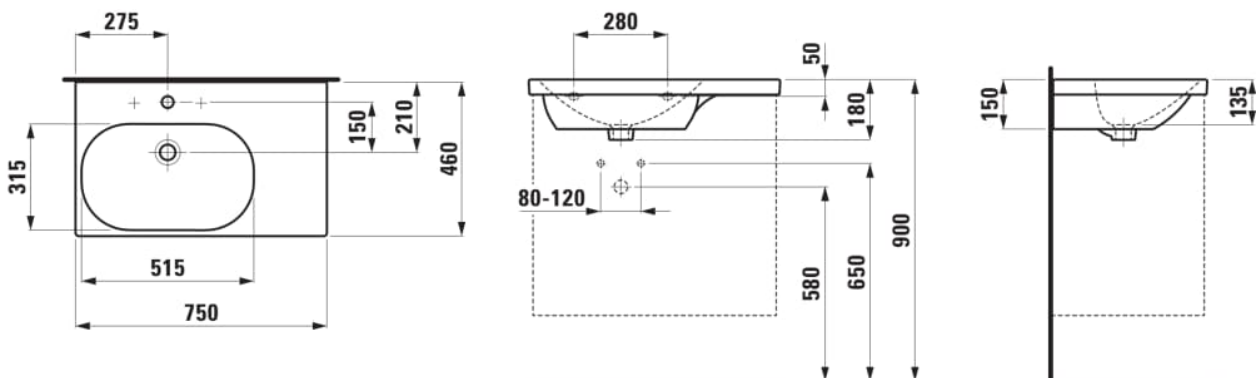

TECHNICAL DRAWINGS