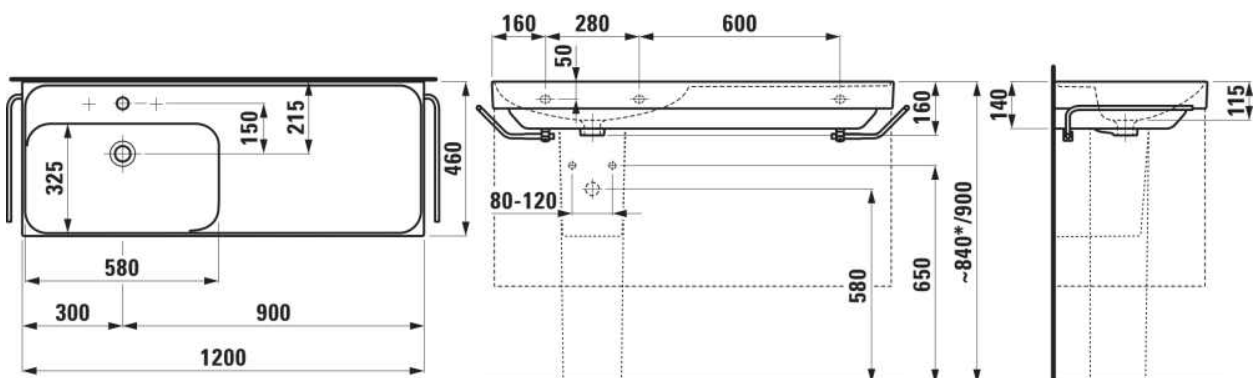

MEDA

Washbasin, shelf right

DIMENSIONS

Length	1200 mm
Width	460 mm
Height	80 mm

COLOURS AND FINISHES

□ 000 White

#option

104 - one tap hole, centre

#mountingAccessoriesExcluded_text

Mounting set M10 x 140 mm, order no. H899882

Asymmetrical

Bowl position : Left

Installation type : Vanity, Wall-hung

Integrated shelf

Material : Ceramics

Net weight (kg) : 32

Shape : Rectangular

Shelf position : Right

Taphole configuration : 1 taphole in the middle

TECHNICAL DRAWINGS

COMPATIBLE WITH

Basin mixer, projection 110 mm, fixed spout, with pop-up waste

HF506603100000

Vanity unit, 2 drawers, matches washbasin H817110