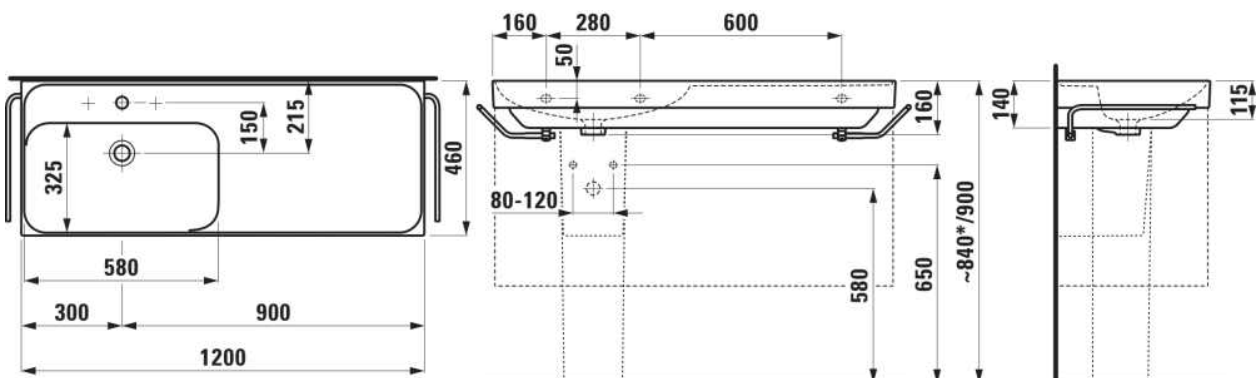

MEDA

Washbasin, shelf right

DIMENSIONS

| | |
|--------|---------|
| Length | 1200 mm |
| Width | 460 mm |
| Height | 160 mm |

COLOURS AND FINISHES

□ 000 White

#option

108 - three tap holes

Asymmetrical

Bowl position : Left

Commodity Code/Import Code Number for Foreign Trad : 69101000

Installation type : Vanity, Wall-hung

Integrated shelf

Material : Ceramics

Net weight (kg) : 32

Shape : Rectangular

Shelf position : Right

TECHNICAL DRAWINGS

COMPATIBLE WITH

3-hole basin mixer,
projection 110 mm, fixed
spout, with pop-up waste

HF506611100000

MEDA

Versatile and timeless. The MEDA collection effortlessly complements any setting, from rental apartment to hotel suite, while reflecting the proven virtues of Swiss design; clarity, functionality and attention to detail. A style emblematic of Swiss designer Peter Wirz and his design firm Vetica.