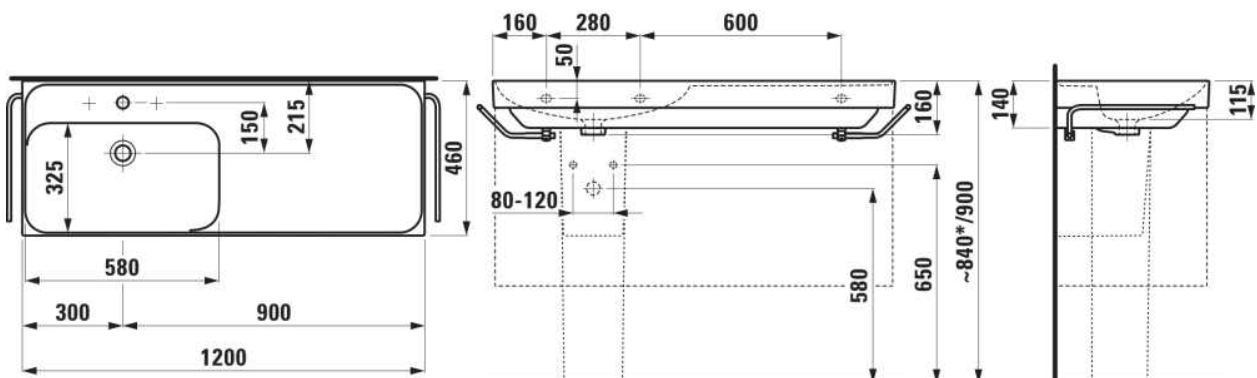

MEDA

Washbasin, shelf right

DIMENSIONS

Length	1200 mm
Width	460 mm
Height	80 mm

COLOURS AND FINISHES

□ 000 White

#option

109 - without tap hole

Asymmetrical

Bowl position : Left

Commodity Code/Import Code Number for Foreign Trad : 69101000

Installation type : Vanity, Wall-hung

Integrated shelf

Material : Ceramics

Net weight (kg) : 32

Shape : Rectangular

Shelf position : Right

Taphole configuration : No tapholes

TECHNICAL DRAWINGS

COMPATIBLE WITH

Wall-mounted mixer for
Simibox 2-Point,
projection 150 mm, fixed
spout

HF506622100000

MEDA

Versatile and timeless. The MEDA collection effortlessly complements any setting, from rental apartment to hotel suite, while reflecting the proven virtues of Swiss design; clarity, functionality and attention to detail. A style emblematic of Swiss designer Peter Wirz and his design firm Vetica.