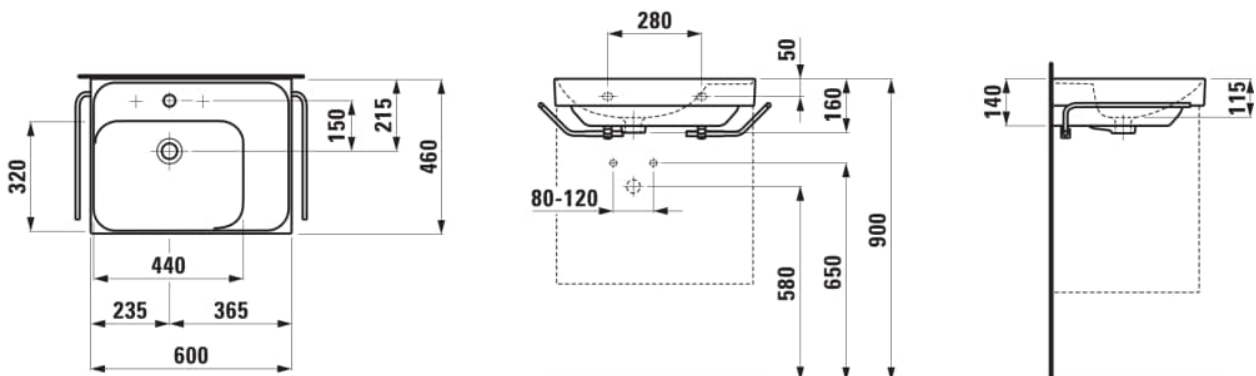

MEDA

Washbasin, shelf right

DIMENSIONS

Length	600 mm
Width	460 mm
Height	160 mm

COLOURS AND FINISHES

□ 000 White

#option

104 - one tap hole, centre

Asymmetrical

Bowl position : Left

Commodity Code/Import Code Number for Foreign Trad : 69101000

Installation type : Vanity, Wall-hung

Integrated shelf

Material : Ceramics

Net weight (kg) : 16

Shape : Rectangular

Shelf position : Right

Taphole configuration : 1 taphole in the middle

TECHNICAL DRAWINGS

COMPATIBLE WITH

Basin mixer, projection 110 mm, fixed spout, with pop-up waste

HF506603100000

Vanity unit, 2 drawers, matches washbasin H817111