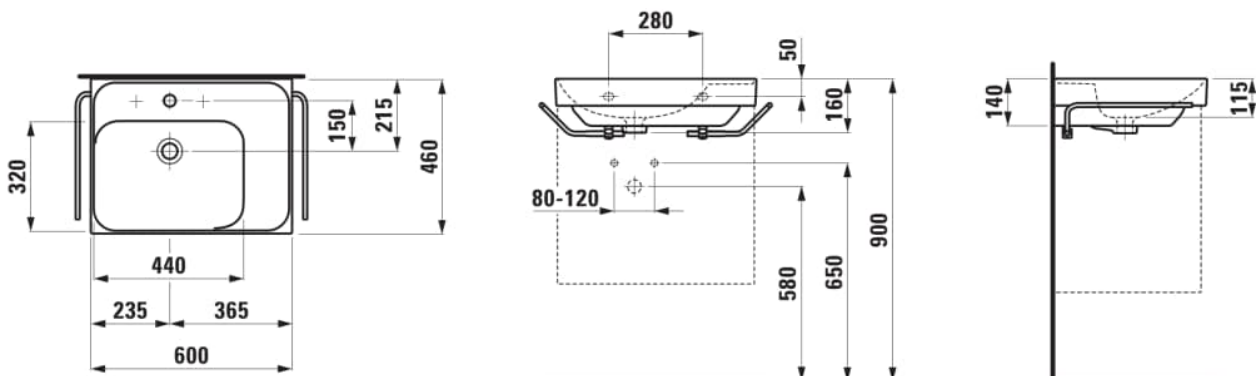

**MEDA**

**Washbasin, shelf right**

**DIMENSIONS**

Length	600 mm
Width	460 mm
Height	160 mm

**COLOURS AND FINISHES**

□ 000 White

**#option**

108 - three tap holes

Asymmetrical

Bowl position : Left

Commodity Code/Import Code Number for Foreign Trad : 69101000

Installation type : Vanity, Wall-hung

Integrated shelf

Material : Ceramics

Net weight (kg) : 16

Shape : Rectangular

Shelf position : Right

**TECHNICAL DRAWINGS**

COMPATIBLE WITH

3-hole basin mixer,  
projection 110 mm, fixed  
spout, with pop-up waste

**HF506611100000**