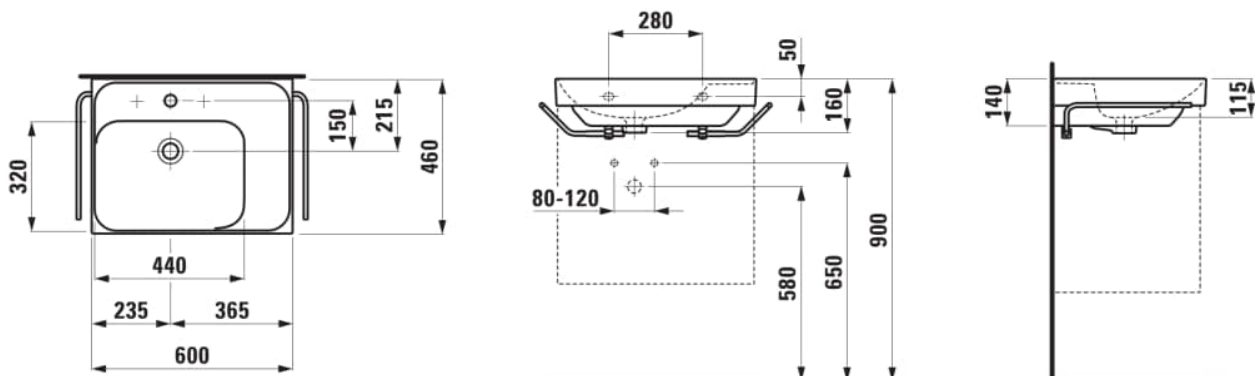

**MEDA**

**Washbasin, shelf right**

**DIMENSIONS**

Length	600 mm
Width	460 mm
Height	160 mm

**COLOURS AND FINISHES**

000 White

**#option**

109 - without tap hole

Asymmetrical

Bowl position : Left

Commodity Code/Import Code Number for Foreign Trad : 69101000

Installation type : Vanity, Wall-hung

Integrated shelf

Material : Ceramics

Net weight (kg) : 16

Shape : Rectangular

Shelf position : Right

Taphole configuration : No tapholes

**TECHNICAL DRAWINGS**

COMPATIBLE WITH

Wall-mounted mixer for  
Simibox 2-Point,  
projection 150 mm, fixed  
spout

**HF50662**2100000