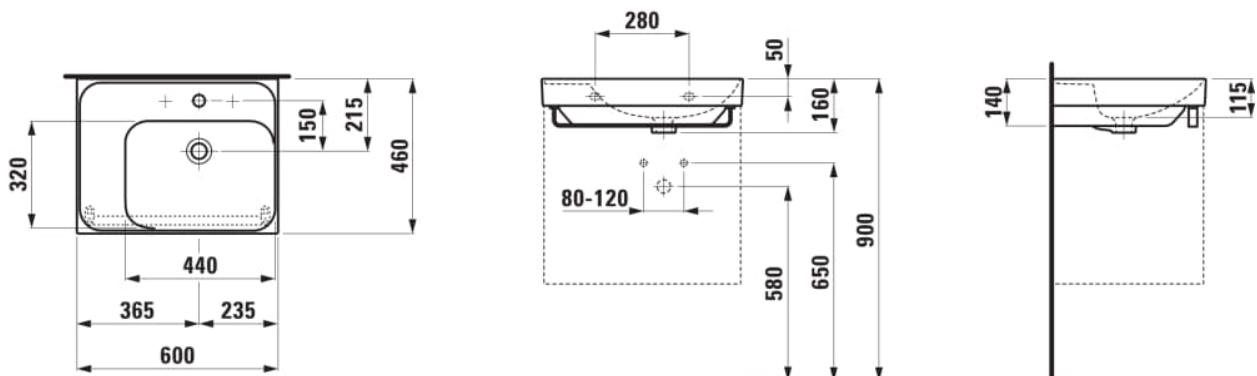

**MEDA**

**Washbasin, shelf left**

**DIMENSIONS**

Length	600 mm
Width	460 mm
Height	160 mm

**COLOURS AND FINISHES**

□ 000 White

**#option**

104 - one tap hole, centre

Asymmetrical

Bowl position : Right

Commodity Code/Import Code Number for Foreign Trad : 69101000

Installation type : Vanity, Wall-hung

Integrated shelf

Material : Ceramics

Net weight (kg) : 16

Shape : Rectangular

Shelf position : Left

Taphole configuration : 1 taphole in the middle

**TECHNICAL DRAWINGS**

## COMPATIBLE WITH

Basin mixer, projection 110 mm, fixed spout, with pop-up waste

**HF506603100000**

Vanity unit, 2 drawers, matches washbasin H817112

**H421722011...1**

LANI Towel frame 600 x 420 for washbasins Kartell • LAUFEN, MEDA, LUA, LAUFEN PRO S