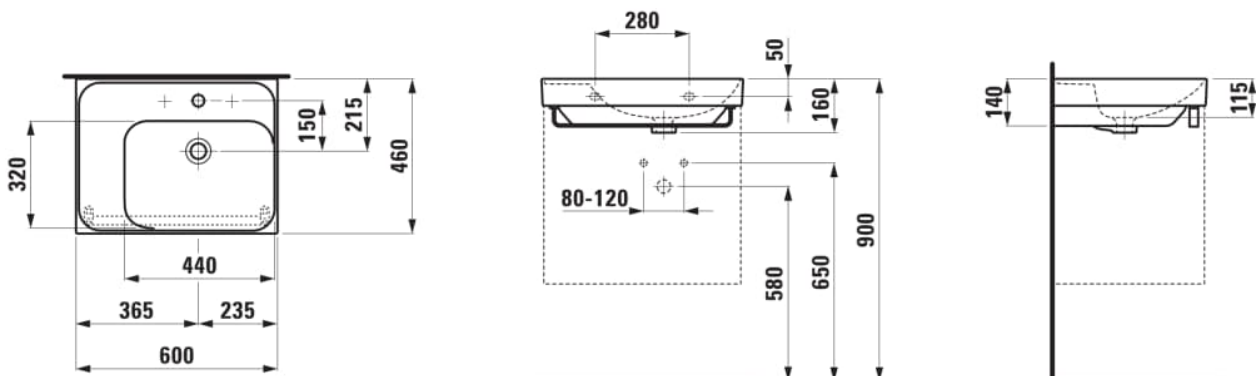

MEDA

Washbasin, shelf left

DIMENSIONS

Length	600 mm
Width	460 mm
Height	160 mm

COLOURS AND FINISHES

□ 000 White

#option

108 - three tap holes

Asymmetrical

Bowl position : Right

Commodity Code/Import Code Number for Foreign Trad : 69101000

Installation type : Vanity, Wall-hung

Integrated shelf

Material : Ceramics

Net weight (kg) : 16

Shape : Rectangular

Shelf position : Left

TECHNICAL DRAWINGS

COMPATIBLE WITH

3-hole basin mixer,
projection 110 mm, fixed
spout, with pop-up waste

HF506611100000

MEDA

Versatile and timeless. The MEDA collection effortlessly complements any setting, from rental apartment to hotel suite, while reflecting the proven virtues of Swiss design; clarity, functionality and attention to detail. A style emblematic of Swiss designer Peter Wirz and his design firm Vetica.