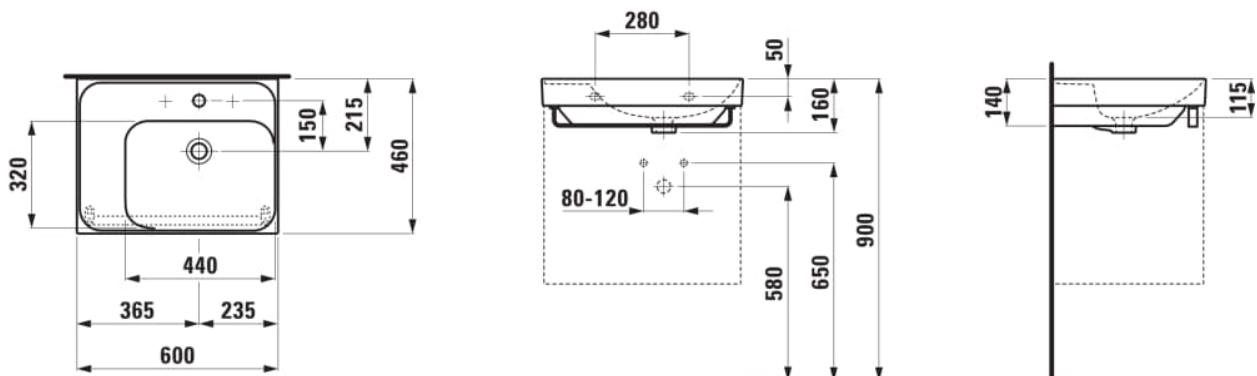

**MEDA**

**Washbasin, shelf left**

**DIMENSIONS**

Length	600 mm
Width	460 mm
Height	160 mm

**COLOURS AND FINISHES**

000 White

**#option**

109 - without tap hole

Asymmetrical

Bowl position : Right

Commodity Code/Import Code Number for Foreign Trad : 69101000

Installation type : Vanity, Wall-hung

Integrated shelf

Material : Ceramics

Net weight (kg) : 16

Shape : Rectangular

Shelf position : Left

Taphole configuration : No tapholes

**TECHNICAL DRAWINGS**

COMPATIBLE WITH

Wall-mounted mixer for  
Simibox 2-Point,  
projection 150 mm, fixed  
spout

**HF50662**2100000