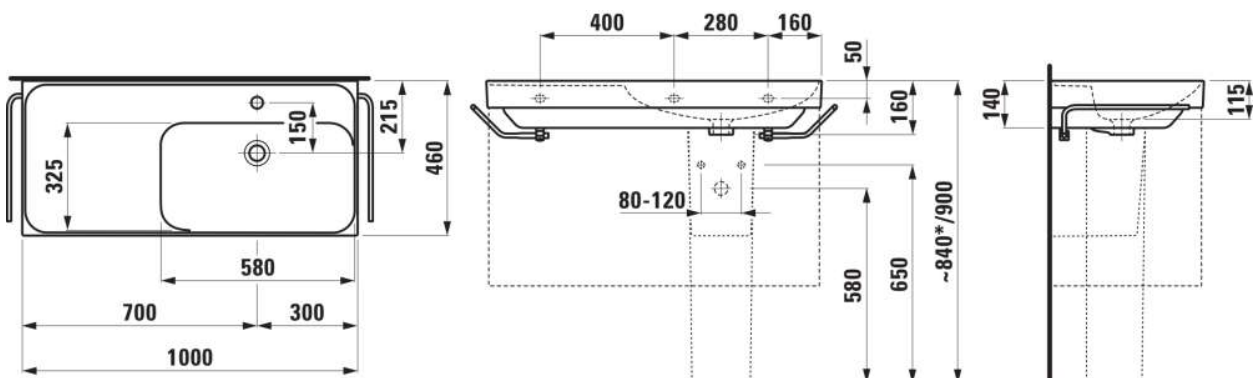

**MEDA**

**Washbasin, shelf left**

**DIMENSIONS**

Length	1000 mm
Width	460 mm
Height	80 mm

**COLOURS AND FINISHES**

□ 000 White

**#option**

104 - one tap hole, centre

#mountingAccessoriesExcluded\_text

Mounting set M10 x 140 mm, order no. H899882

Asymmetrical

Bowl position : Right

Installation type : Vanity, Wall-hung

Integrated shelf

Material : Ceramics

Net weight (kg) : 26.4

Shape : Rectangular

Shelf position : Left

Taphole configuration : 1 taphole in the middle

**TECHNICAL DRAWINGS**

## COMPATIBLE WITH

Basin mixer, projection 110 mm, fixed spout, with pop-up waste

**HF506603100000**

Vanity unit, 2 drawers, matches washbasin H817117

**H421742011...1**

LANI Towel frame 1000 x 420 for washbasins Kartell • LAUFEN, MEDA, LUA, LAUFEN PRO S