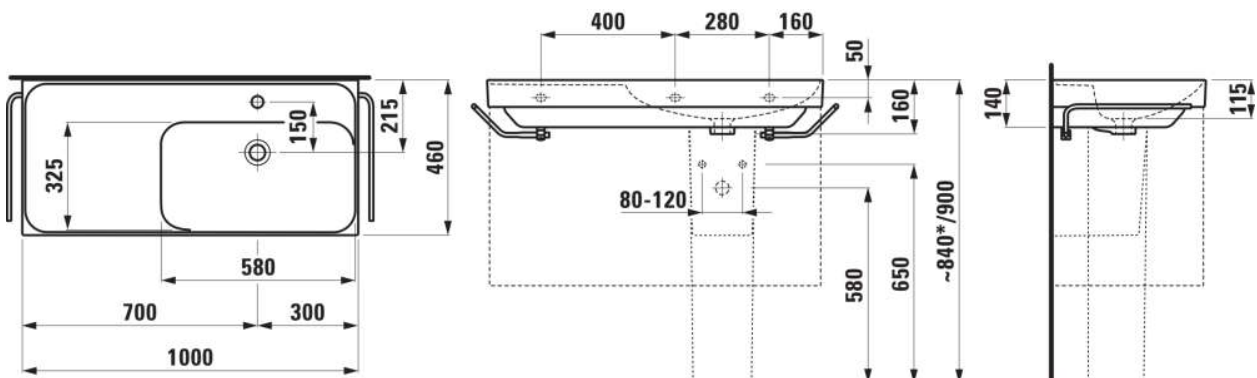

MEDA

Washbasin, shelf left

DIMENSIONS

Length	1000 mm
Width	460 mm
Height	80 mm

COLOURS AND FINISHES

□ 000 White

#option

108 - three tap holes

Asymmetrical

Bowl position : Right

Commodity Code/Import Code Number for Foreign Trad : 69101000

Installation type : Vanity, Wall-hung

Integrated shelf

Material : Ceramics

Net weight (kg) : 26.4

Shape : Rectangular

Shelf position : Left

Taphole configuration : 3 tapholes

TECHNICAL DRAWINGS

COMPATIBLE WITH

3-hole basin mixer,
projection 110 mm, fixed
spout, with pop-up waste

HF506611100000

MEDA

Versatile and timeless. The MEDA collection effortlessly complements any setting, from rental apartment to hotel suite, while reflecting the proven virtues of Swiss design; clarity, functionality and attention to detail. A style emblematic of Swiss designer Peter Wirz and his design firm Vetica.