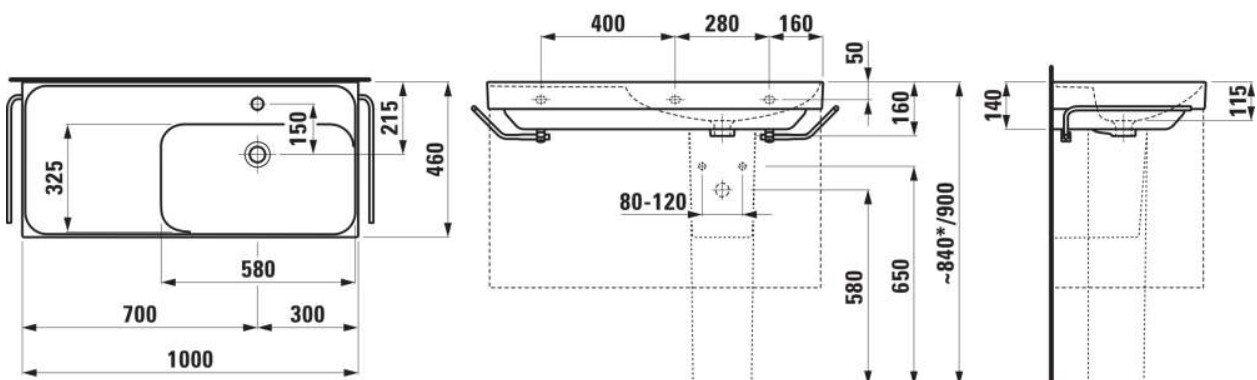

MEDA

Washbasin, shelf left

DIMENSIONS

Length	1000 mm
Width	460 mm
Height	80 mm

COLOURS AND FINISHES

000 White

#option

109 - without tap hole

Asymmetrical

Bowl position : Right

Commodity Code/Import Code Number for Foreign Trad : 69101000

Installation type : Vanity, Wall-hung

Integrated shelf

Material : Ceramics

Net weight (kg) : 26.4

Shape : Rectangular

Shelf position : Left

Taphole configuration : No tapholes

TECHNICAL DRAWINGS

COMPATIBLE WITH

Wall-mounted mixer for
Simibox 2-Point,
projection 150 mm, fixed
spout

HF506622100000

MEDA

Versatile and timeless. The MEDA collection effortlessly complements any setting, from rental apartment to hotel suite, while reflecting the proven virtues of Swiss design; clarity, functionality and attention to detail. A style emblematic of Swiss designer Peter Wirz and his design firm Vetica.