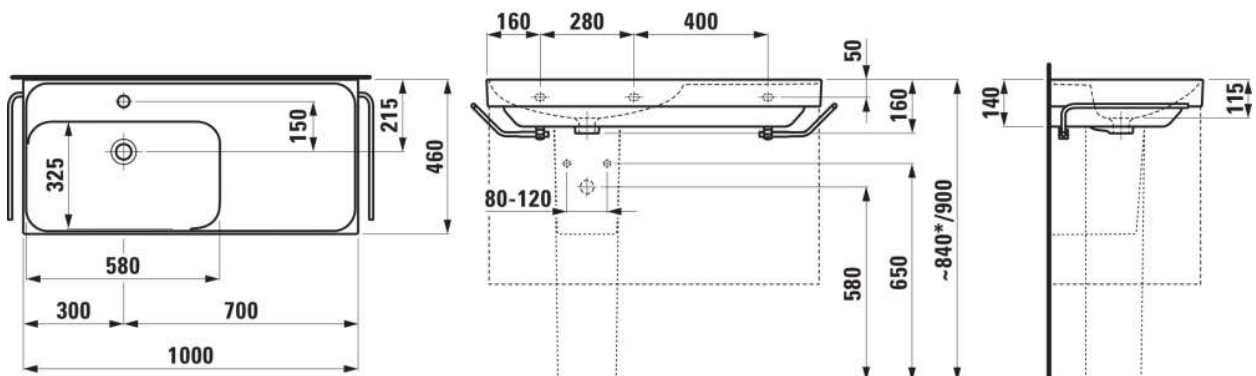

**MEDA**

**Washbasin, shelf right**

**DIMENSIONS**

Length	1000 mm
Width	460 mm
Height	80 mm

**COLOURS AND FINISHES**

000 White

**#option**

104 - one tap hole, centre

#mountingAccessoriesExcluded\_text

Mounting set M10 x 140 mm, order no. H899882

Asymmetrical

Bowl position : Left

Commodity Code/Import Code Number for Foreign Trad : 69101000

Installation type : Vanity, Wall-hung

Integrated shelf

Material : Ceramics

Net weight (kg) : 26.2

Shape : Rectangular

Shelf position : Right

Taphole configuration : 1 taphole in the middle

**TECHNICAL DRAWINGS**

## COMPATIBLE WITH

Basin mixer, projection 110 mm, fixed spout, with pop-up waste

**HF506603100000**

Vanity unit, 2 drawers, matches washbasin H817118

**H421752011...1**

LANI Towel frame 1000 x 420 for washbasins Kartell • LAUFEN, MEDA, LUA, LAUFEN PRO S