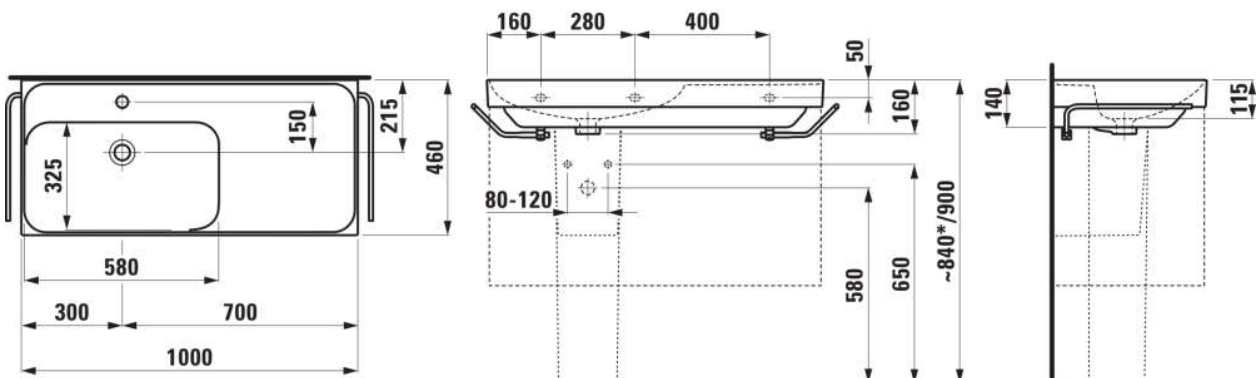

MEDA

Washbasin, shelf right

DIMENSIONS

Length	1000 mm
Width	460 mm
Height	80 mm

COLOURS AND FINISHES

□ 000 White

#option

108 - three tap holes

Asymmetrical

Bowl position : Left

Commodity Code/Import Code Number for Foreign Trad : 69101000

Installation type : Vanity, Wall-hung

Integrated shelf

Material : Ceramics

Net weight (kg) : 26.2

Shape : Rectangular

Shelf position : Right

TECHNICAL DRAWINGS

COMPATIBLE WITH

3-hole basin mixer,
projection 110 mm, fixed
spout, with pop-up waste

HF506611100000

MEDA

Versatile and timeless. The MEDA collection effortlessly complements any setting, from rental apartment to hotel suite, while reflecting the proven virtues of Swiss design; clarity, functionality and attention to detail. A style emblematic of Swiss designer Peter Wirz and his design firm Vetica.