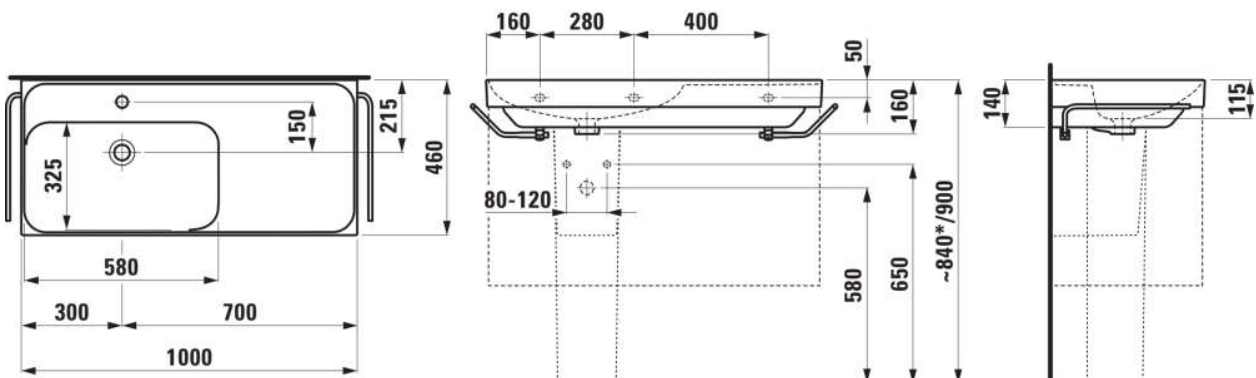

**MEDA**

**Washbasin, shelf right**

**DIMENSIONS**

Length	1000 mm
Width	460 mm
Height	80 mm

**COLOURS AND FINISHES**

000 White

**#option**

109 - without tap hole

Asymmetrical

Bowl position : Left

Commodity Code/Import Code Number for Foreign Trad : 69101000

Installation type : Vanity, Wall-hung

Integrated shelf

Material : Ceramics

Net weight (kg) : 26.2

Shape : Rectangular

Shelf position : Right

Taphole configuration : No tapholes

**TECHNICAL DRAWINGS**

COMPATIBLE WITH

Wall-mounted mixer for  
Simibox 2-Point,  
projection 150 mm, fixed  
spout

**HF50662**2100000