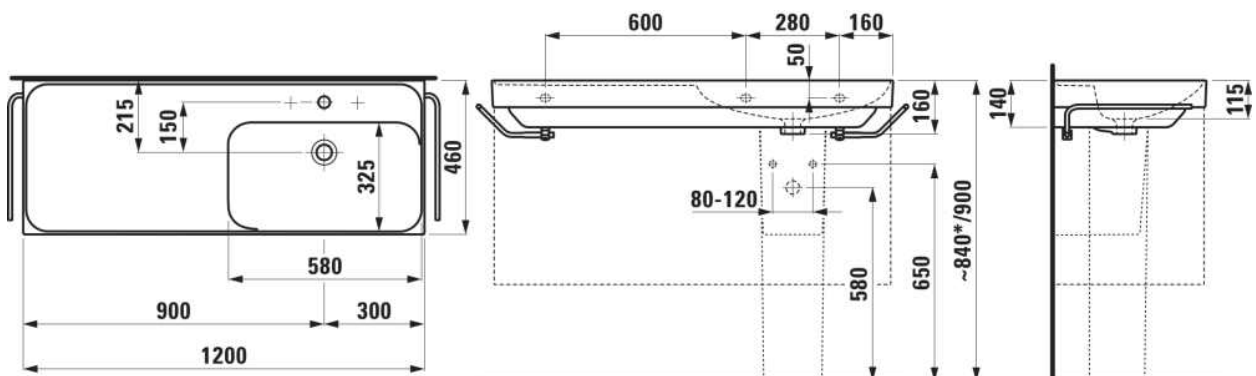

MEDA

Washbasin, shelf left

DIMENSIONS

| | |
|--------|---------|
| Length | 1200 mm |
| Width | 460 mm |
| Height | 80 mm |

COLOURS AND FINISHES

000 White

#option

104 - one tap hole, centre

#mountingAccessoriesExcluded_text

Mounting set M10 x 140 mm, order no. H899882

Asymmetrical

Bowl position : Right

Commodity Code/Import Code Number for Foreign Trad : 69101000

Installation type : Vanity, Wall-hung

Integrated shelf

Material : Ceramics

Net weight (kg) : 32.1

Shape : Rectangular

Shelf position : Left

Taphole configuration : 1 taphole in the middle

TECHNICAL DRAWINGS

COMPATIBLE WITH

Basin mixer, projection 110 mm, fixed spout, with pop-up waste

HF506603100000

Vanity unit, 2 drawers, matches washbasin H817119

H421762011...1

MEDA

Versatile and timeless. The MEDA collection effortlessly complements any setting, from rental apartment to hotel suite, while reflecting the proven virtues of Swiss design; clarity, functionality and attention to detail. A style emblematic of Swiss designer Peter Wirz and his design firm Vetica.